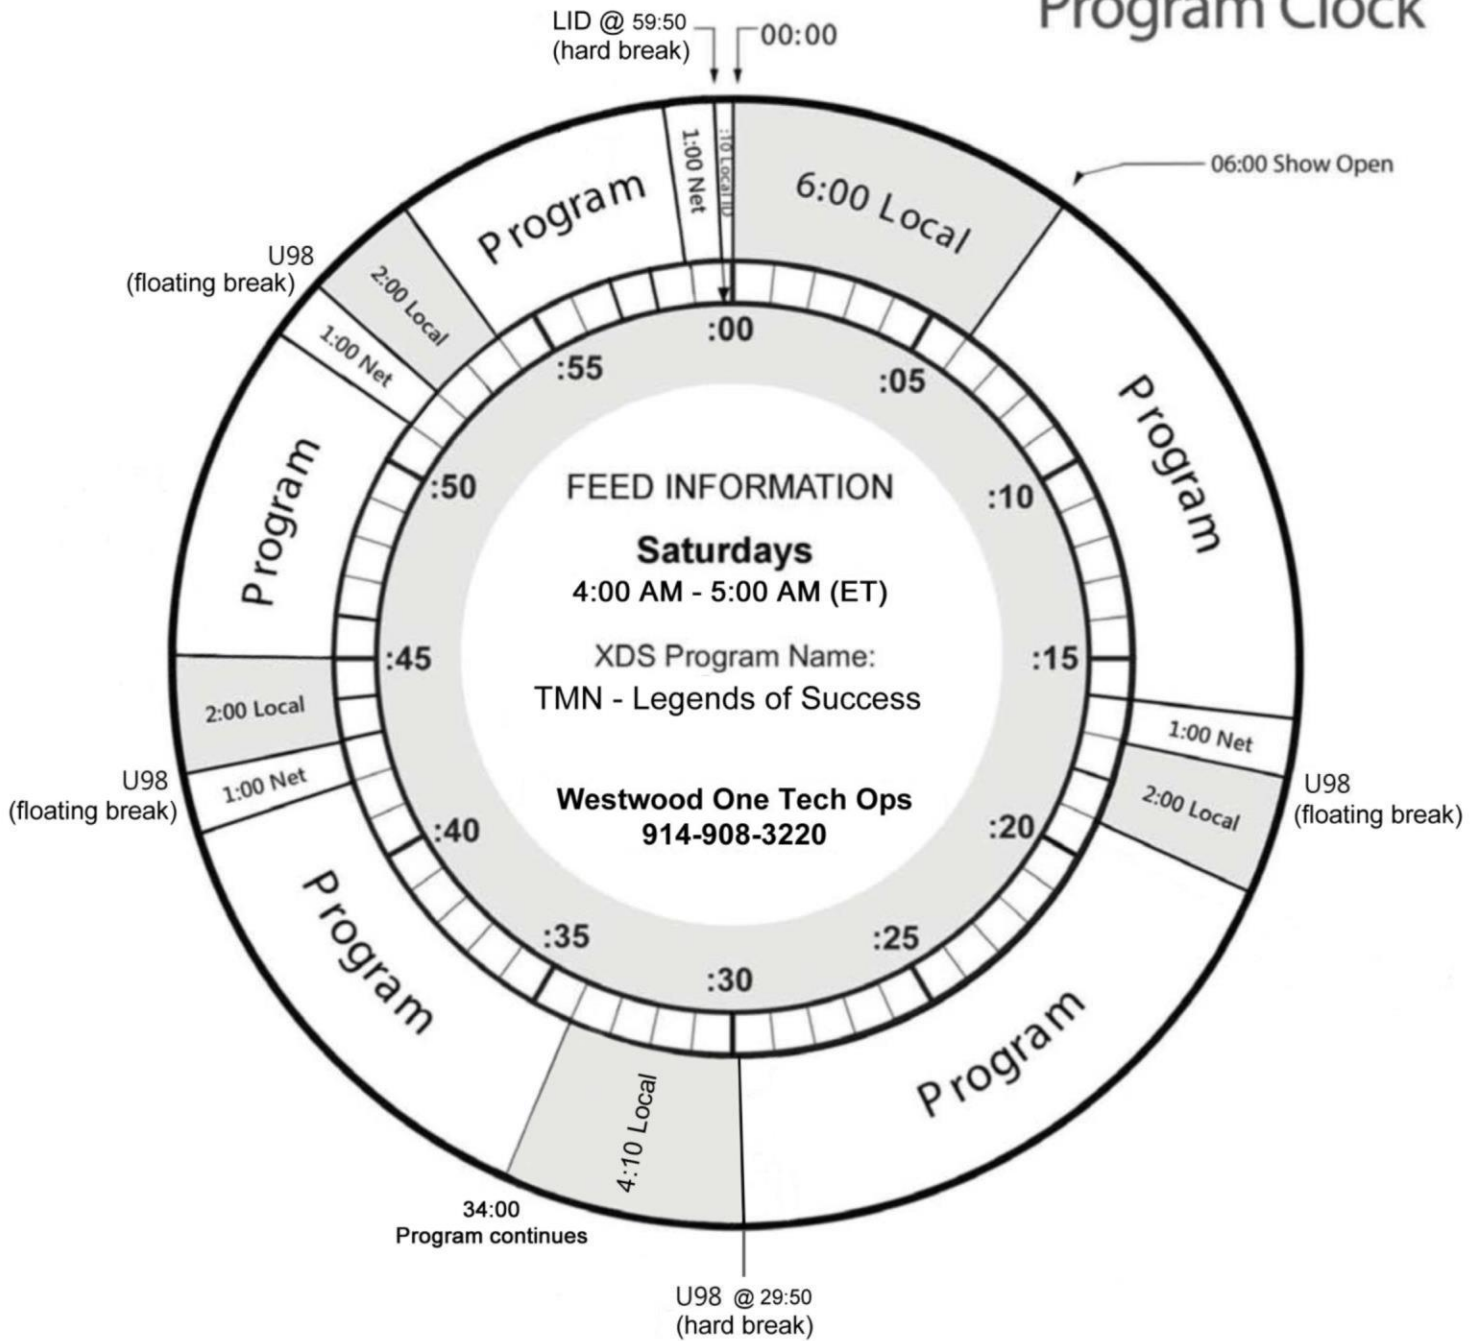

Program Clock

Talk Media Network

Where Entertainment Lives

NETCUE CLOSURES
U98 :NETCUE - Local

Talk Media Network
Affiliate Relations
(616) 308-7532
talkmedianetwork.com

COMMERCIAL INVENTORY
Network: 4:00
Local: 16:00