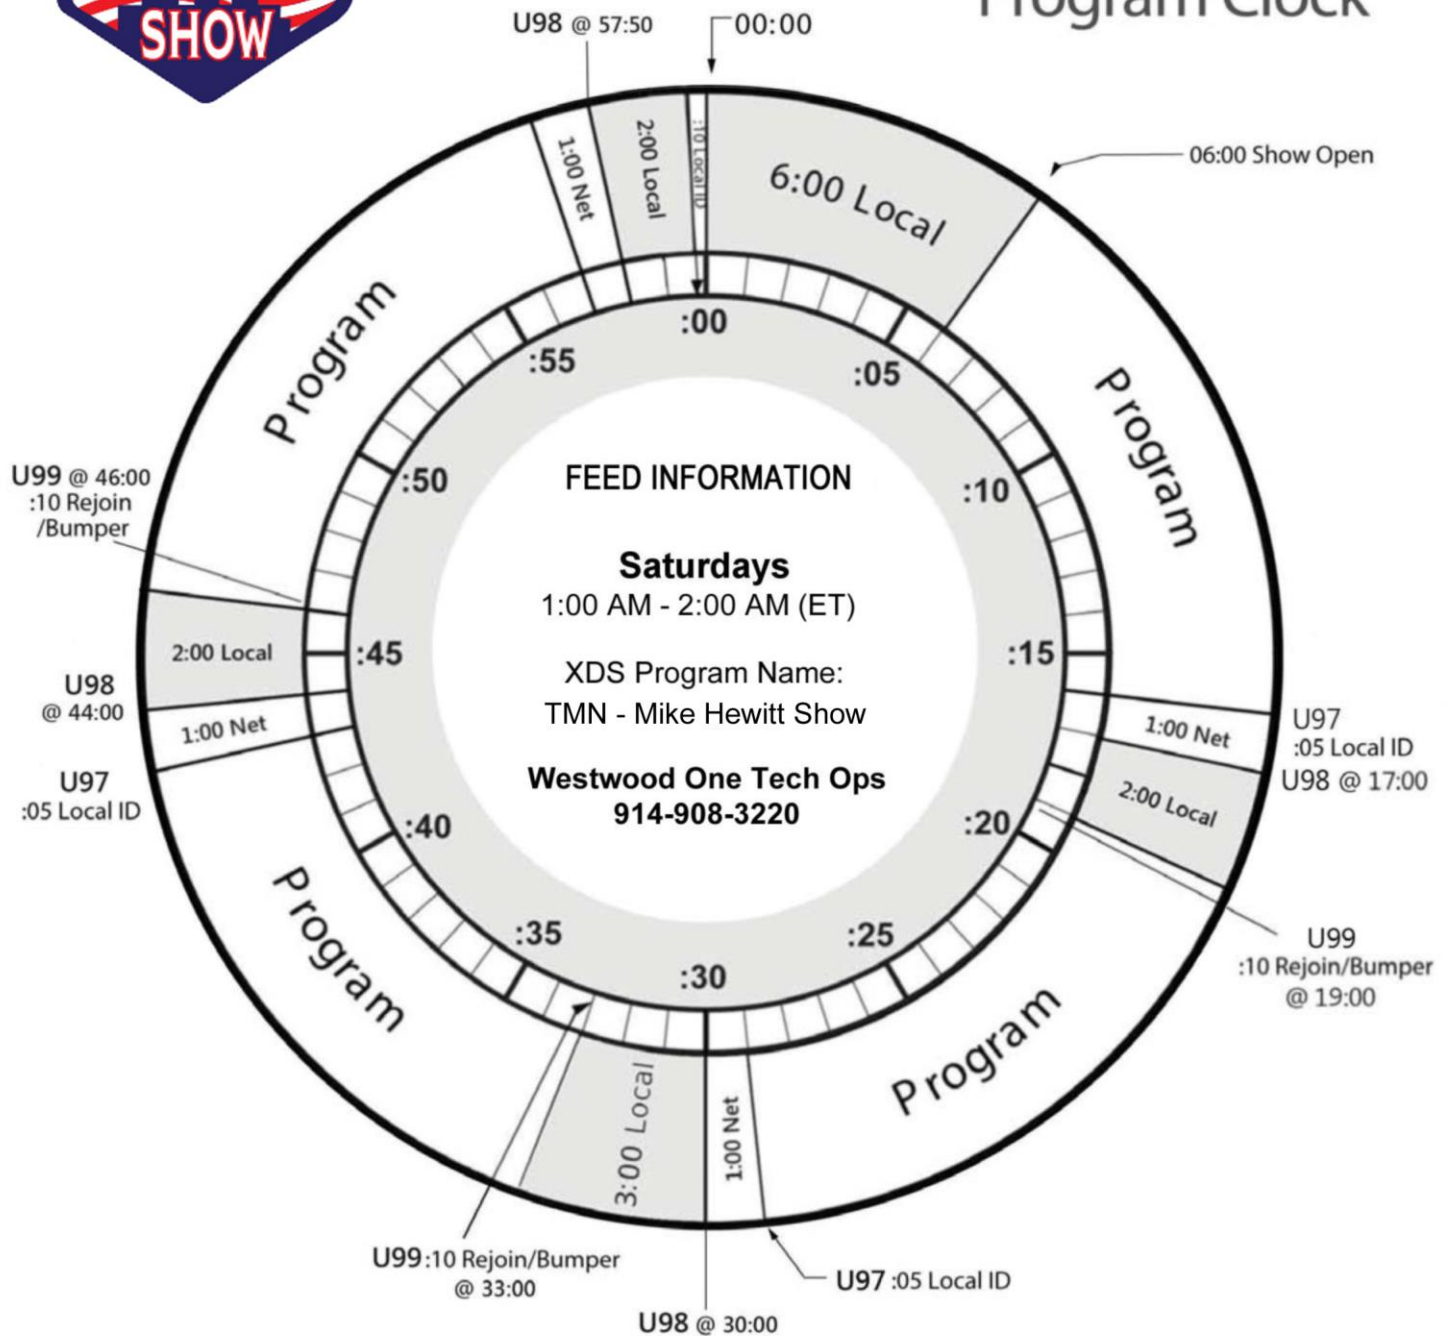

Program Clock

NETCUE CLOSURES
 U97 :NETCUE - :05 Local ID
 U98 :NETCUE - Local
 U99 :NETCUE - :10 Rejoin Bumper

Talk Media Network

Where Entertainment Lives

Talk Media Network
Affiliate Relations
 (616) 308-7532
 talkmedianetwork.com

COMMERCIAL INVENTORY
 Network: 4:00
 Local: 15:00

All times are exact.

© 2017 Talk Media Network
 Effective: February 1, 2017