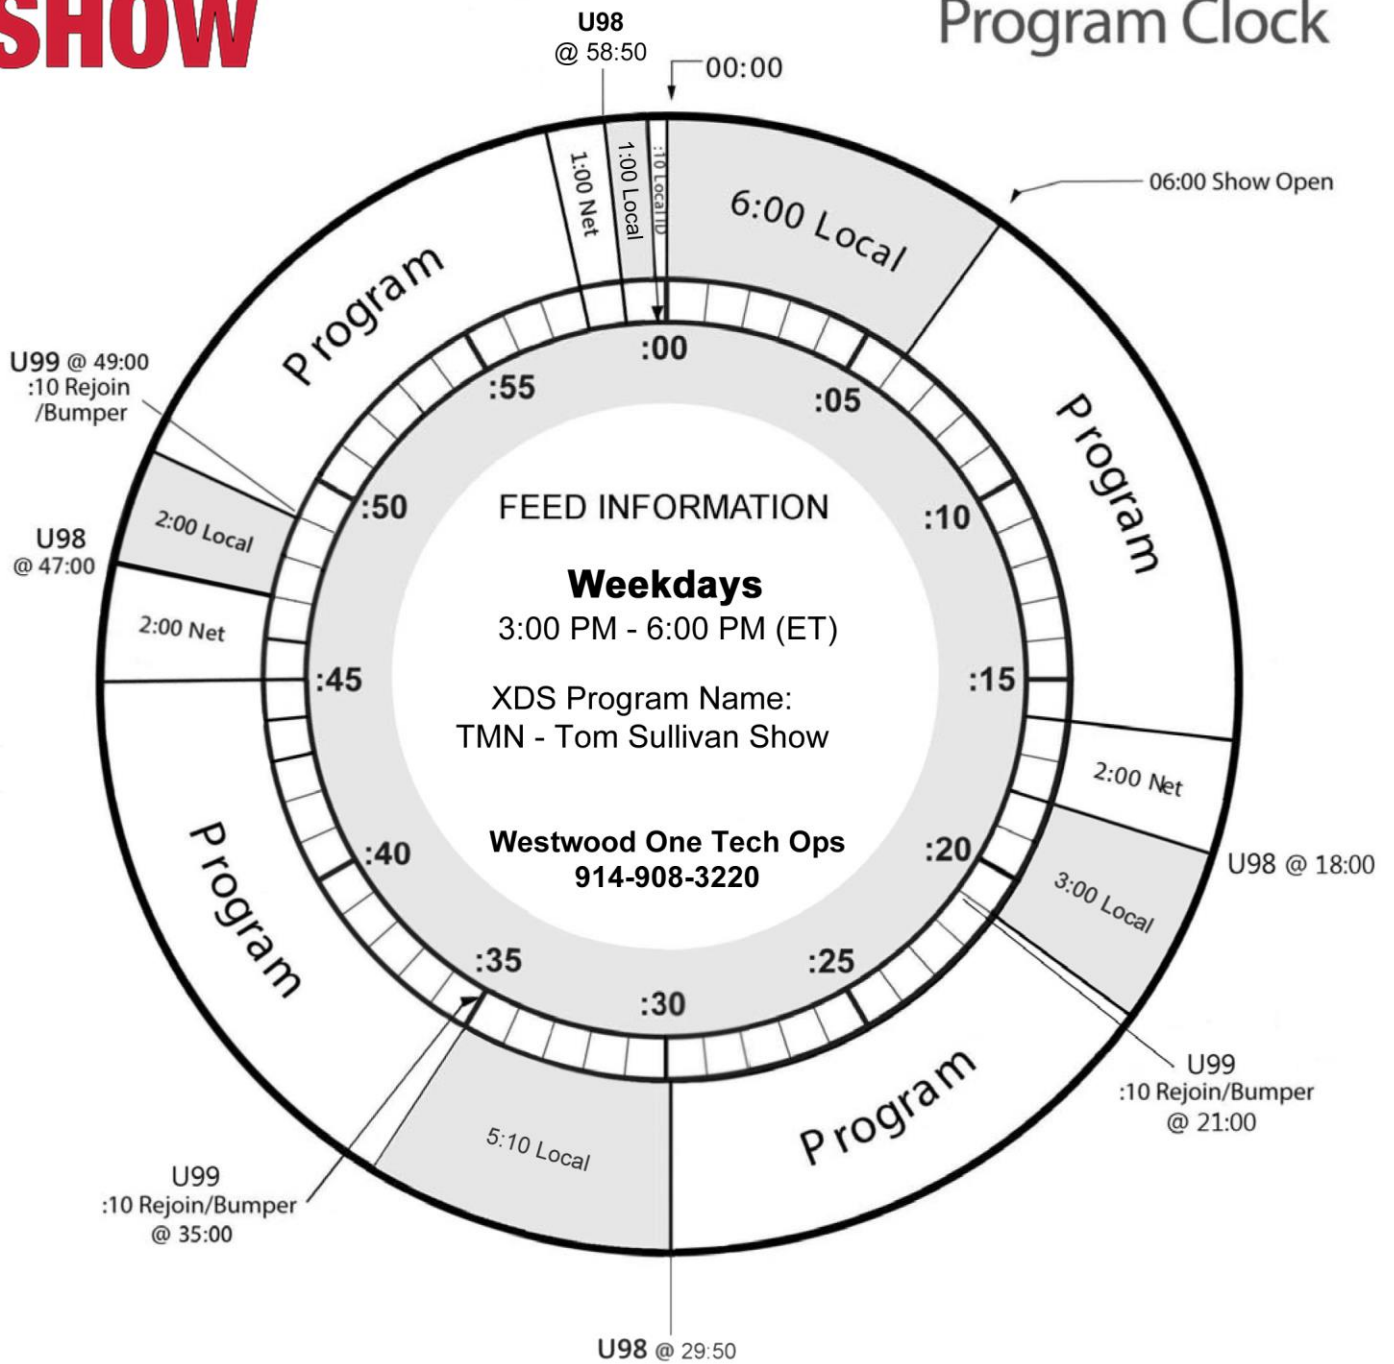

THE TOM SULLIVAN SHOW

Program Clock

Talk Media Network

Where Entertainment Lives

NETCUE CLOSURES

U98 :NETCUE - Local
 U99 :NETCUE - :10 Rejoin Bumper

© 2017 Talk Media Network
 Effective: July 12, 2017

Talk Media Network
 Affiliate Relations
 (616) 308-7532
 talkmedianetwork.com

COMMERCIAL INVENTORY

Network: 5:00
 Local: 17:20

All Times are exact.