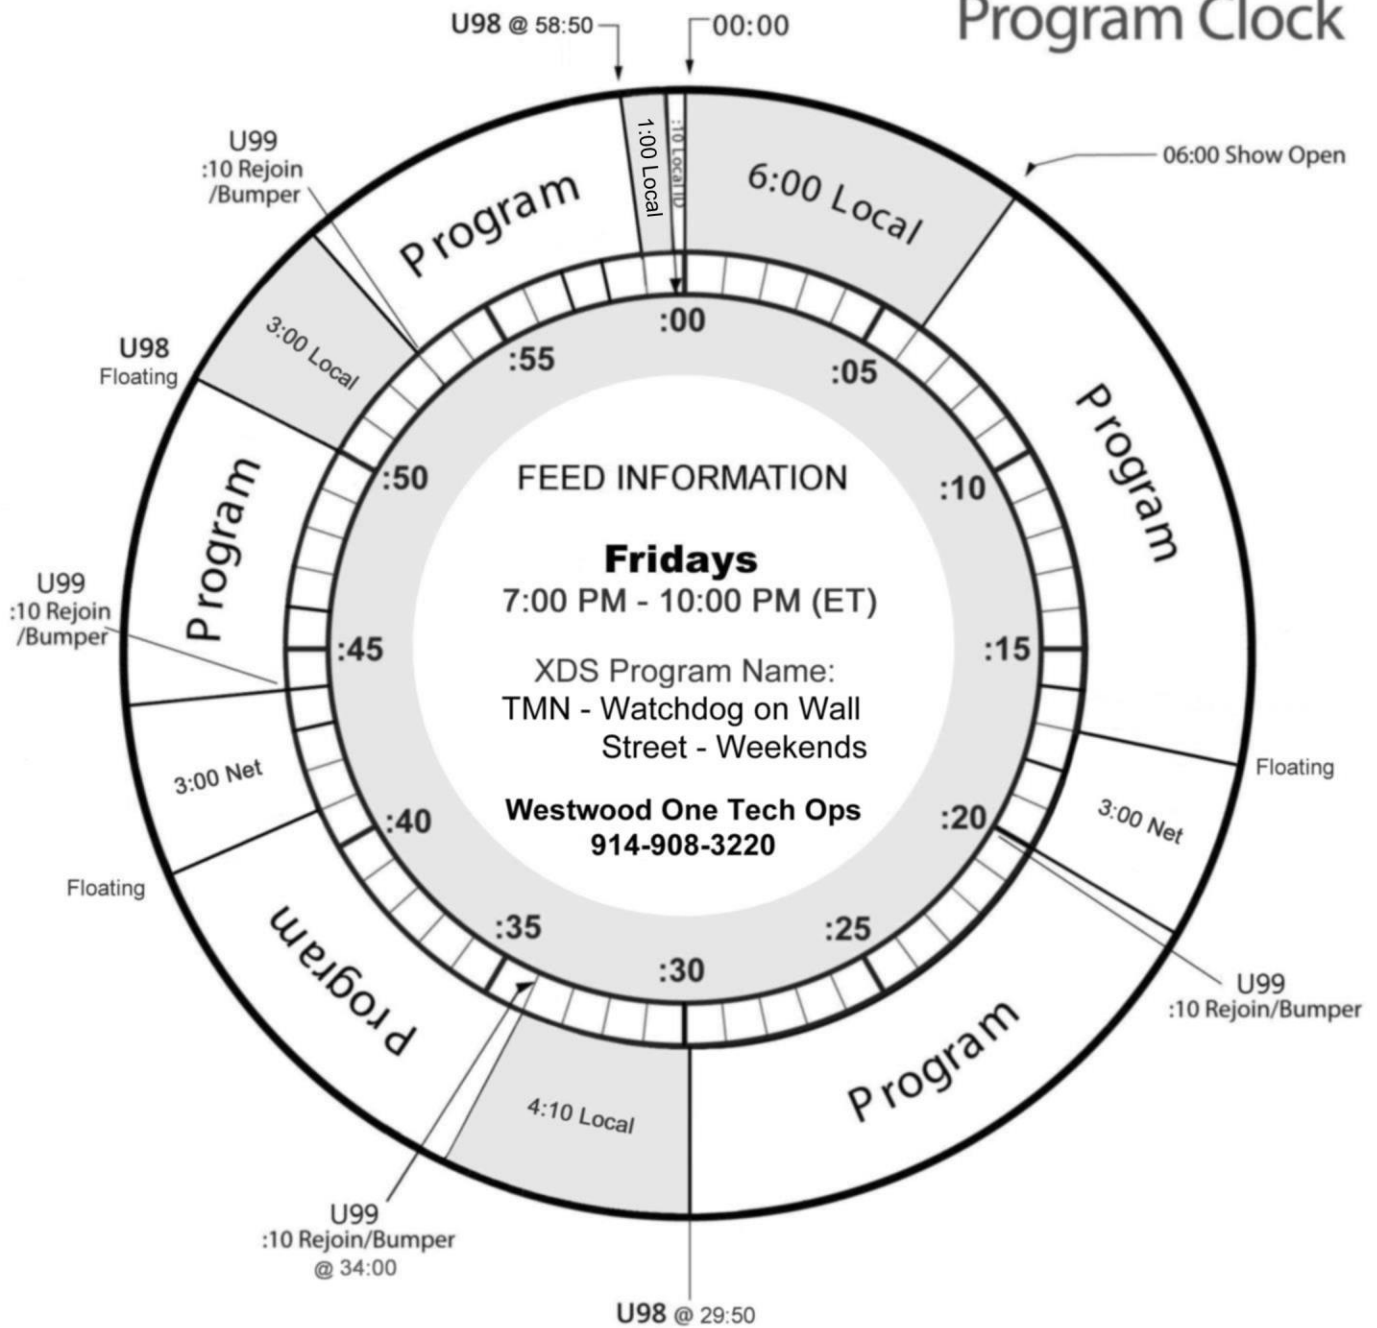

WATCHDOG ON WALL STREET

CHRISTOPHER MARKOWSKI

Program Clock

Talk Media Network

Where Entertainment Lives

NETCUE CLOSURES
U98 :NETCUE - Local
U99 :NETCUE - :10 Rejoin Bumper

**Talk Media Network
Affiliate Relations**
(616) 308-7532
talkmedianetwork.com

SHOW INVENTORY
Network: 6:00
Local: 14:20
Program: 39:40

© 2015 Talk Media Network
Effective: October 12, 2015