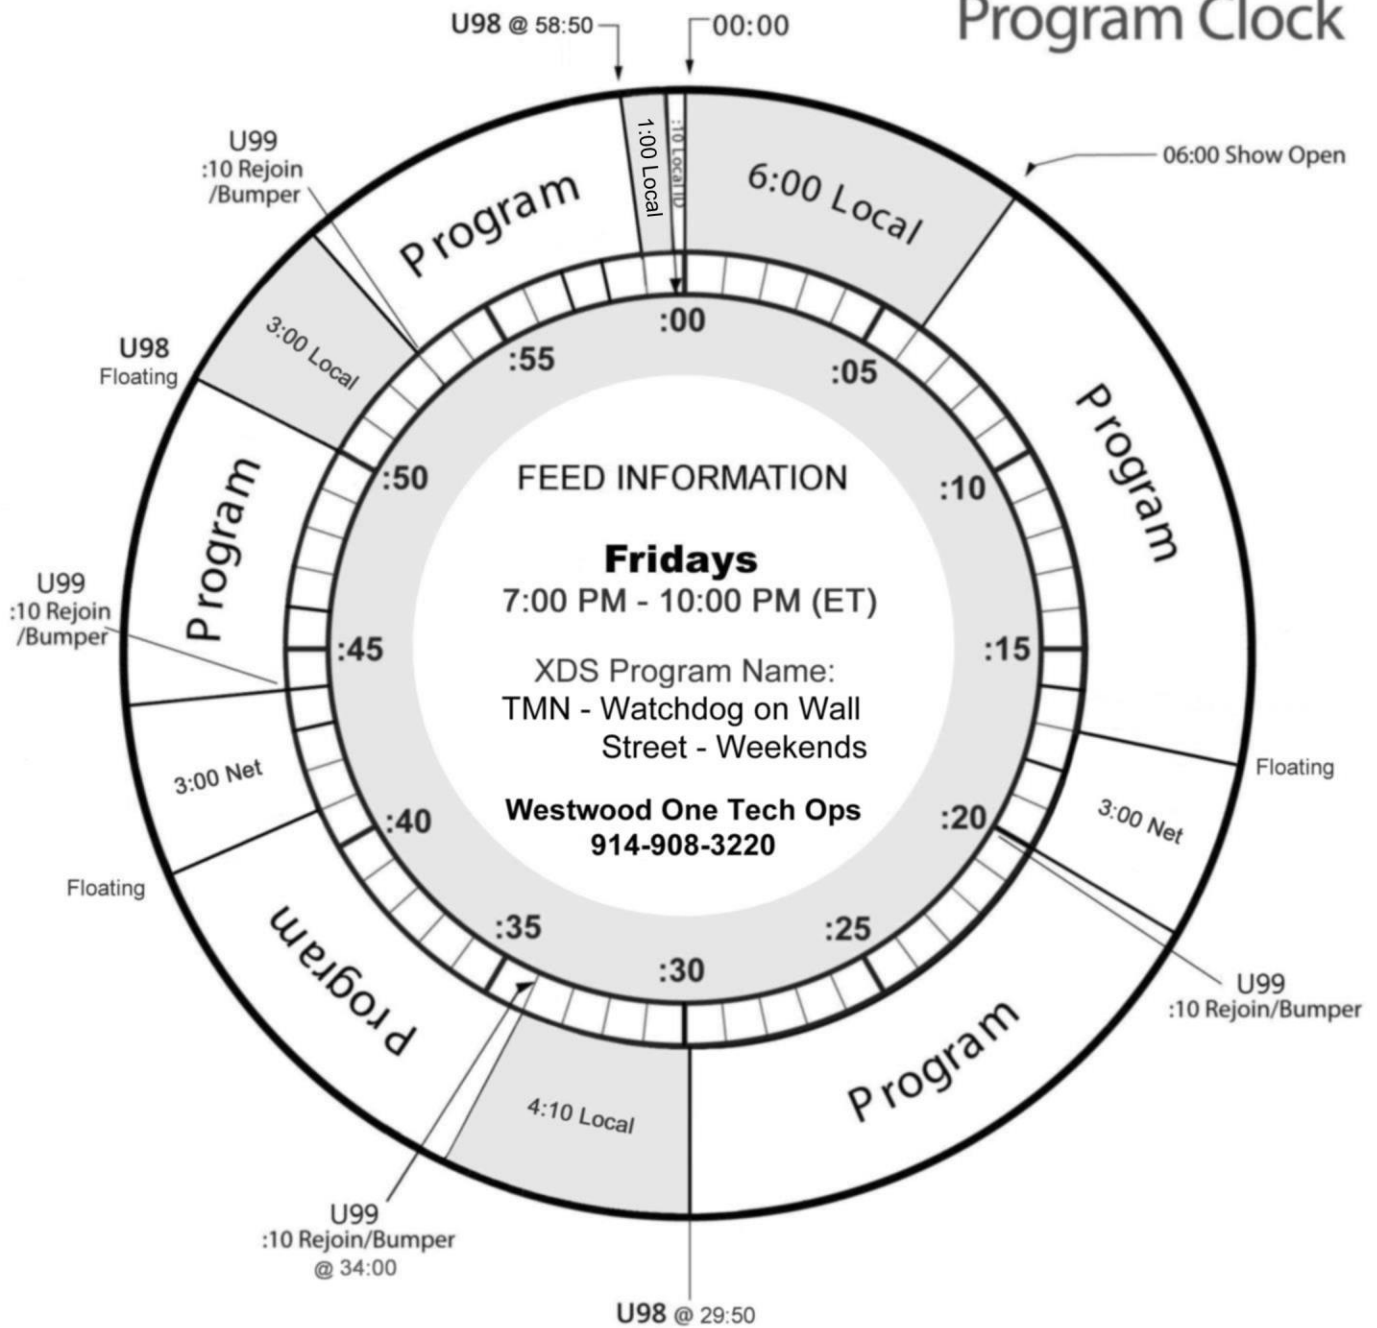

WATCHDOG ON WALL STREET

CHRISTOPHER MARKOWSKI

Program Clock

Talk Media Network

Where Entertainment Lives

NETCUE CLOSURES
U98 :NETCUE - Local
U99 :NETCUE - :10 Rejoin Bumper

Talk Media Network
Affiliate Relations
(616) 308-7532
talkmedianetwork.com

SHOW INVENTORY
Network: 6:00
Local: 14:20
Program: 39:40

© 2015 Talk Media Network
Effective: October 12, 2015