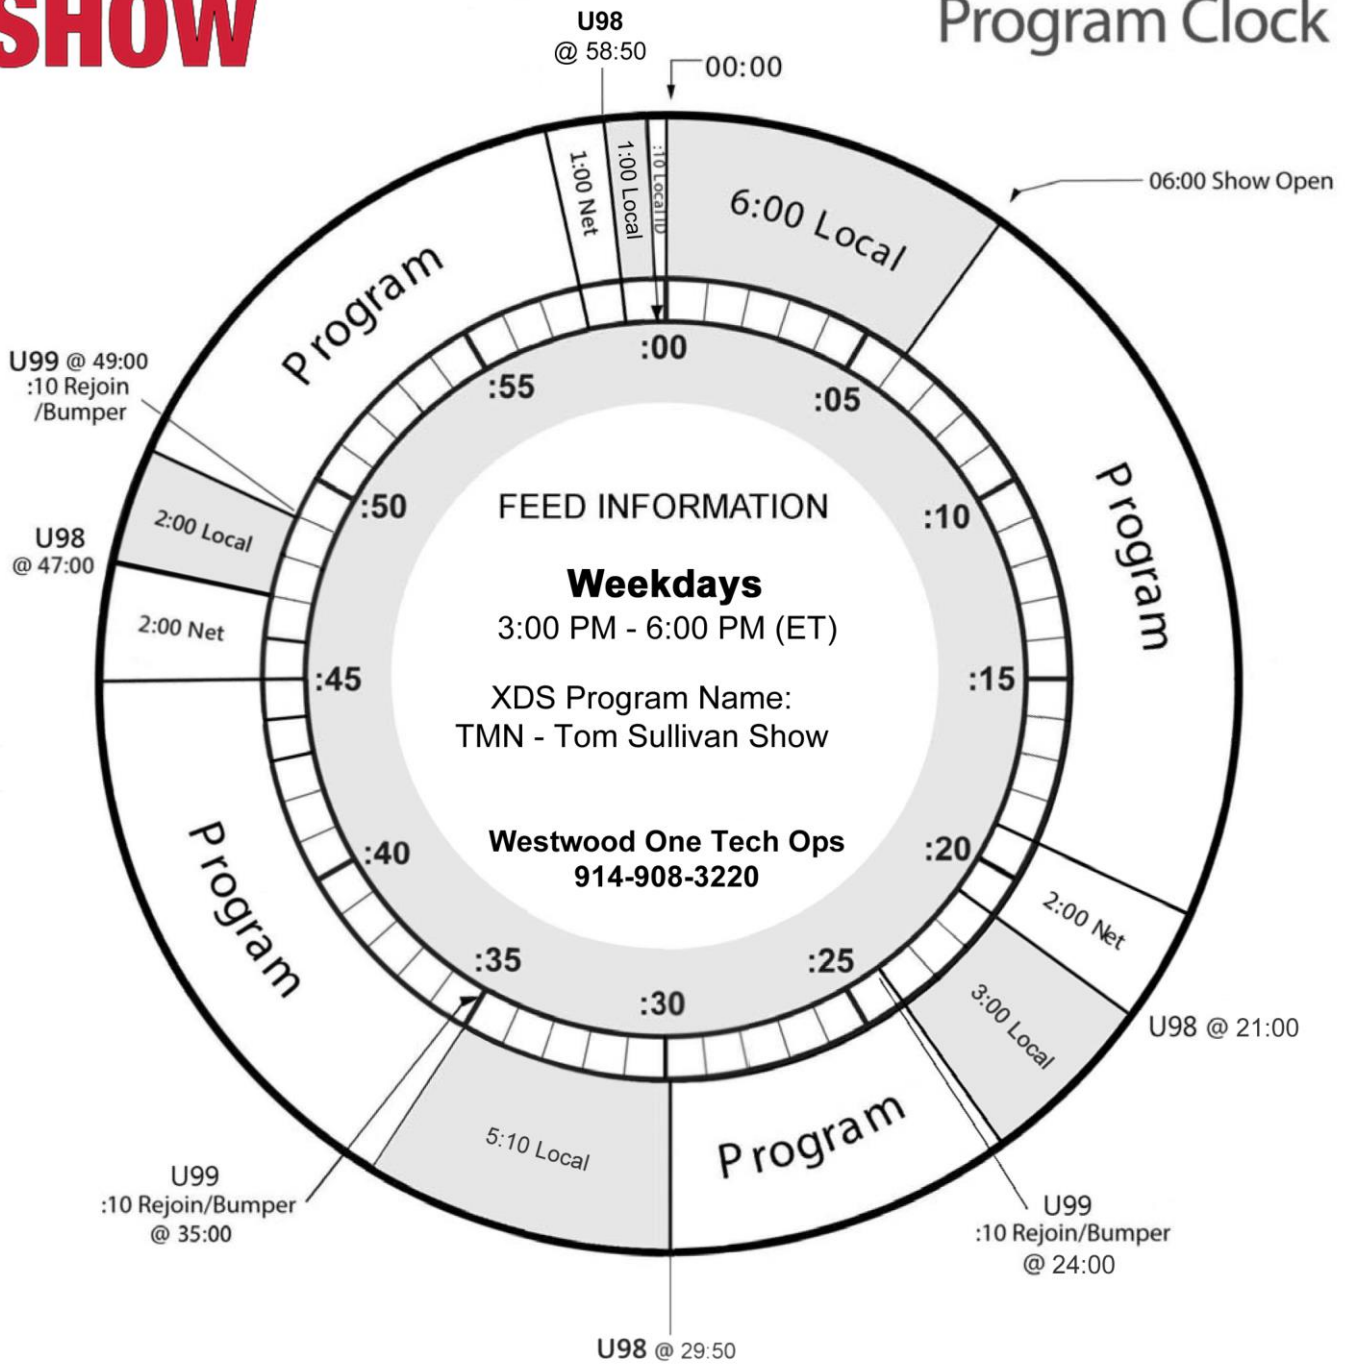

THE TOM SULLIVAN SHOW

Program Clock

Talk Media Network

Where Entertainment Lives

NETCUE CLOSURES

U98 :NETCUE - Local
 U99 :NETCUE - :10 Rejoin Bumper

© 2017 Talk Media Network
 Effective: August 21, 2017

**Talk Media Network
 Affiliate Relations**
 (616) 308-7532
 talkmedianetwork.com

COMMERCIAL INVENTORY

Network: 5:00
 Local: 17:20

All Times are exact.