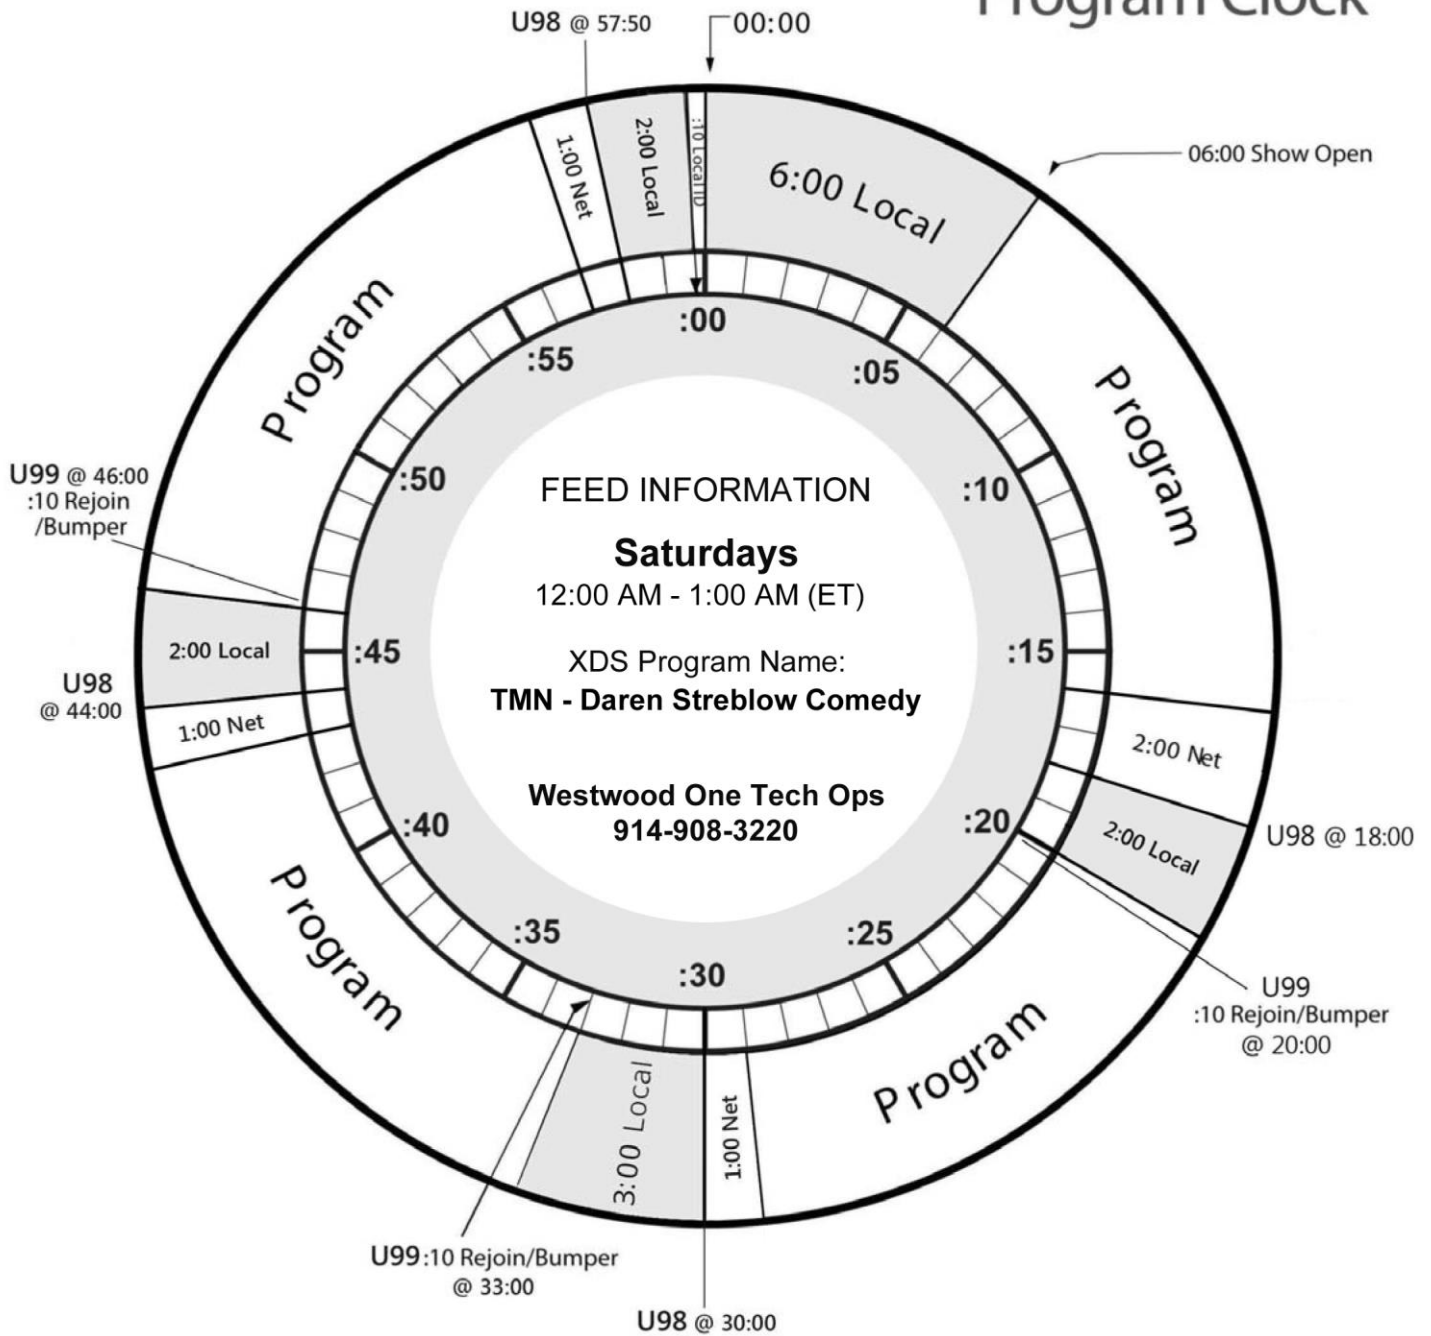

the DAREN STREBLOW comedy show

Program Clock

Talk Media Network

Where Entertainment Lives

NETCUE CLOSURES
 U98 :NETCUE - Local
 U99 :NETCUE - :10 Rejoin Bumper

**Talk Media Network
 Affiliate Relations**
 (616) 308-7532
 talkmedianetwork.com

COMMERCIAL INVENTORY
 Network: 5:00
 Local: 15:00

All times are exact.