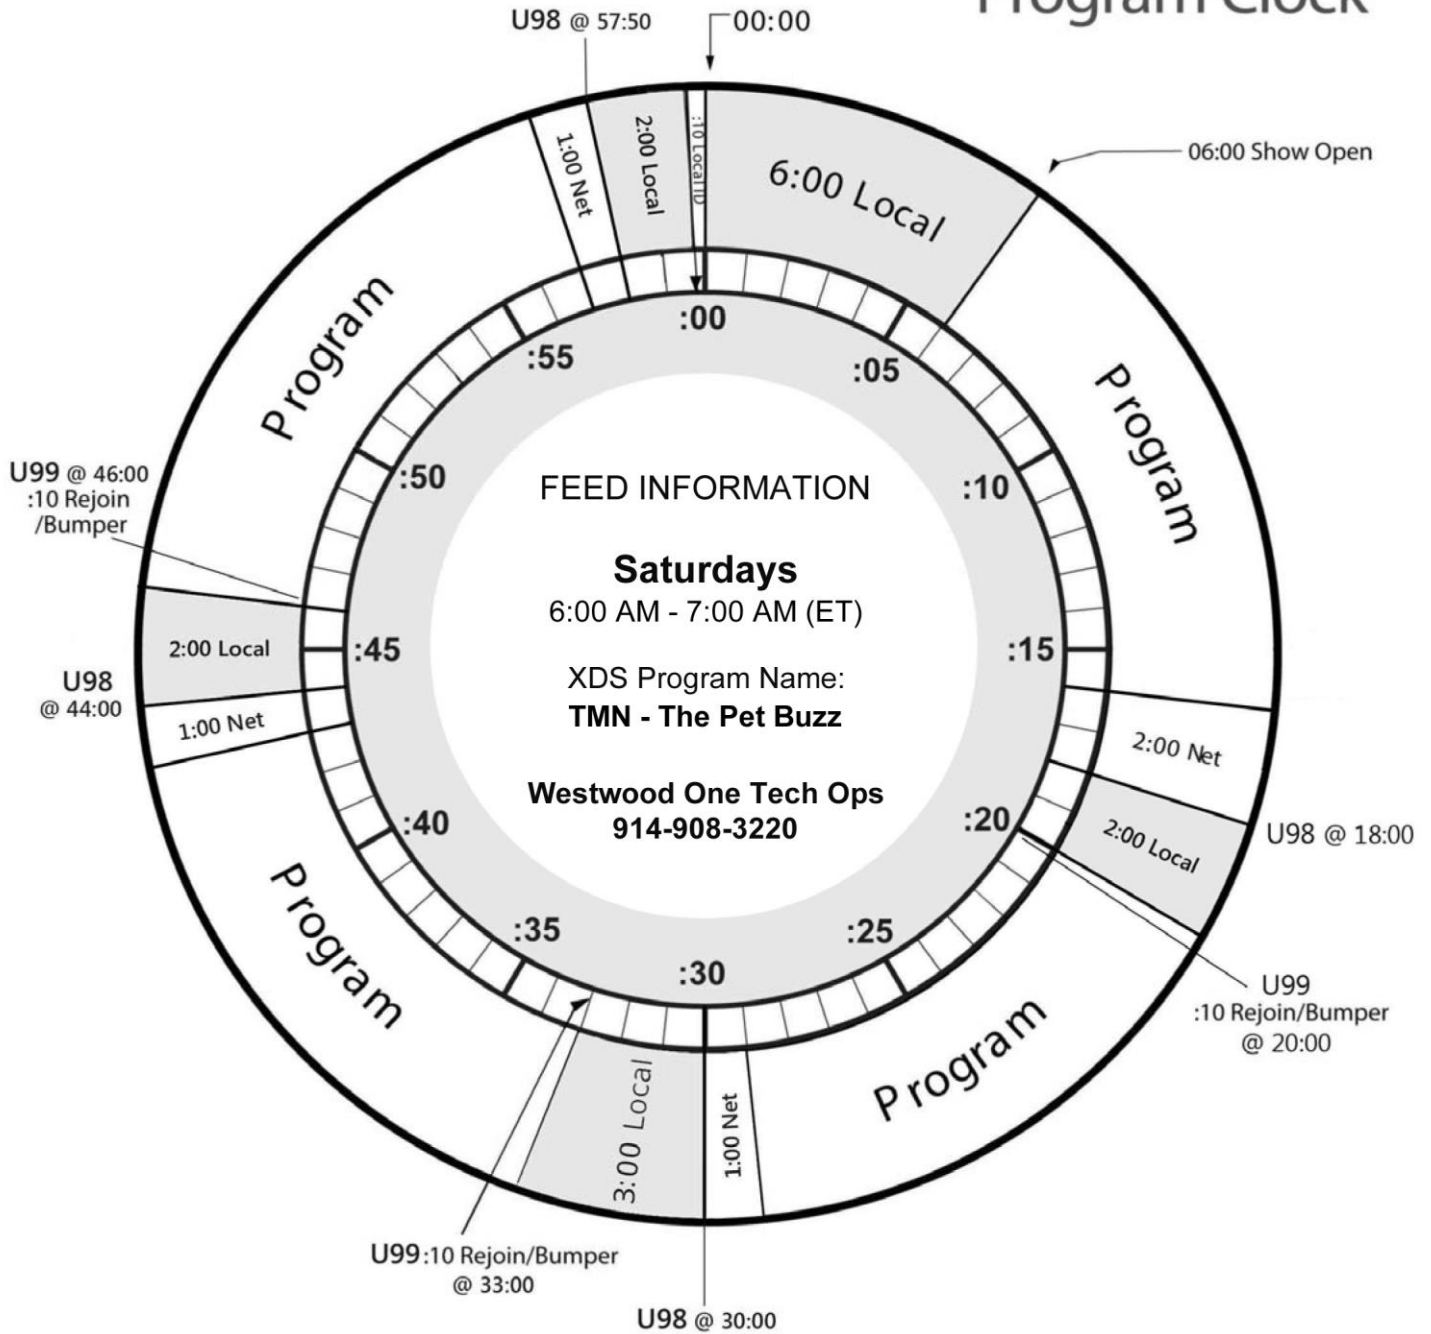

The Pet Buzz

Program Clock

Talk Media Network

Where Entertainment Lives

NETCUE CLOSURES
U98 :NETCUE - Local
U99 :NETCUE - :10 Rejoin Bumper

**Talk Media Network
Affiliate Relations**
(616) 308-7532
talkmedianetwork.com

COMMERCIAL INVENTORY
Network: 5:00
Local: 15:00

All times are exact.