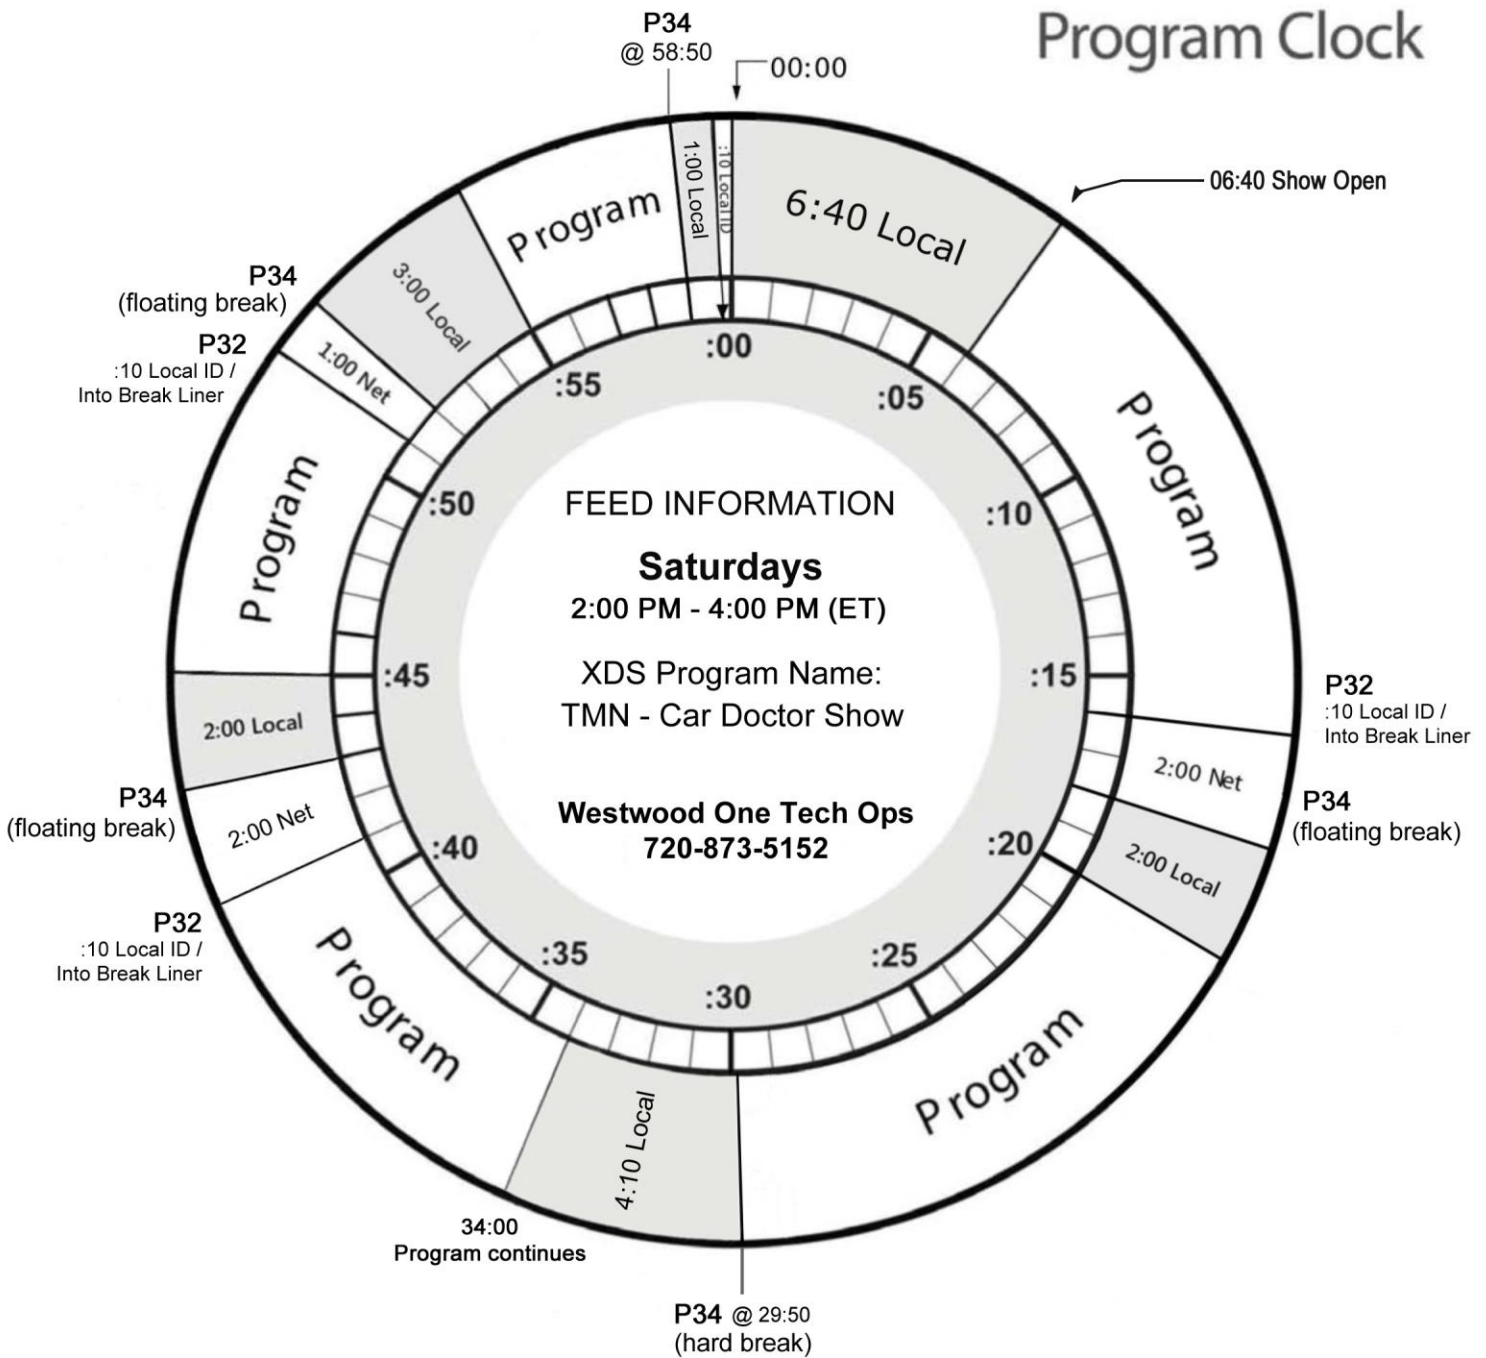

RON ANANIAN

THE CAR DOCTOR

Program Clock

Talk Media Network

Where Entertainment Lives

NETCUE CLOSURES

P32 NETCUE - :10 Dry Liner
 P34 NETCUE - Local

© 2019 Talk Media Network
 Effective: October 19, 2019