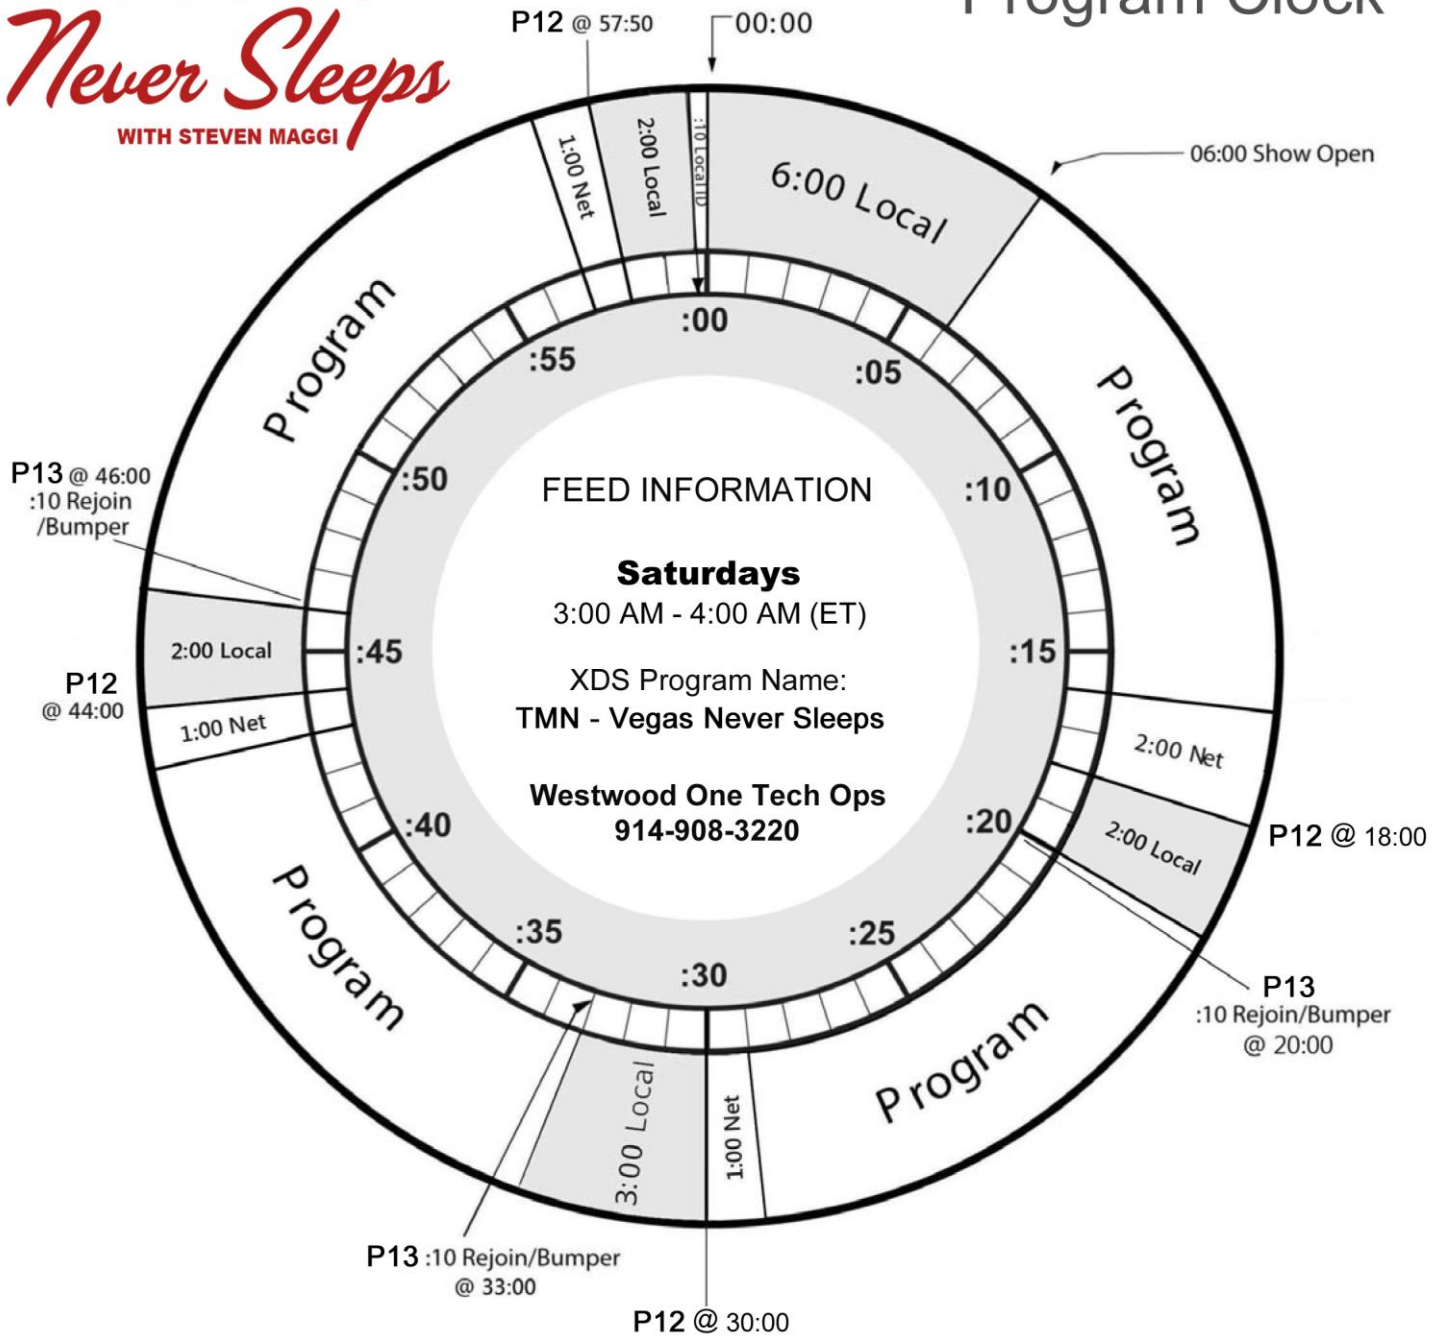

Program Clock

Talk Media Network

Where Entertainment Lives

NETCUE CLOSURES
P12 :NETCUE - Local
P13 :NETCUE - :10 Rejoin Bumper

**Talk Media Network
Affiliate Relations**
(616) 308-7532
talkmedianetwork.com

COMMERCIAL INVENTORY
Network: 5:00
Local: 15:00

All times are exact.