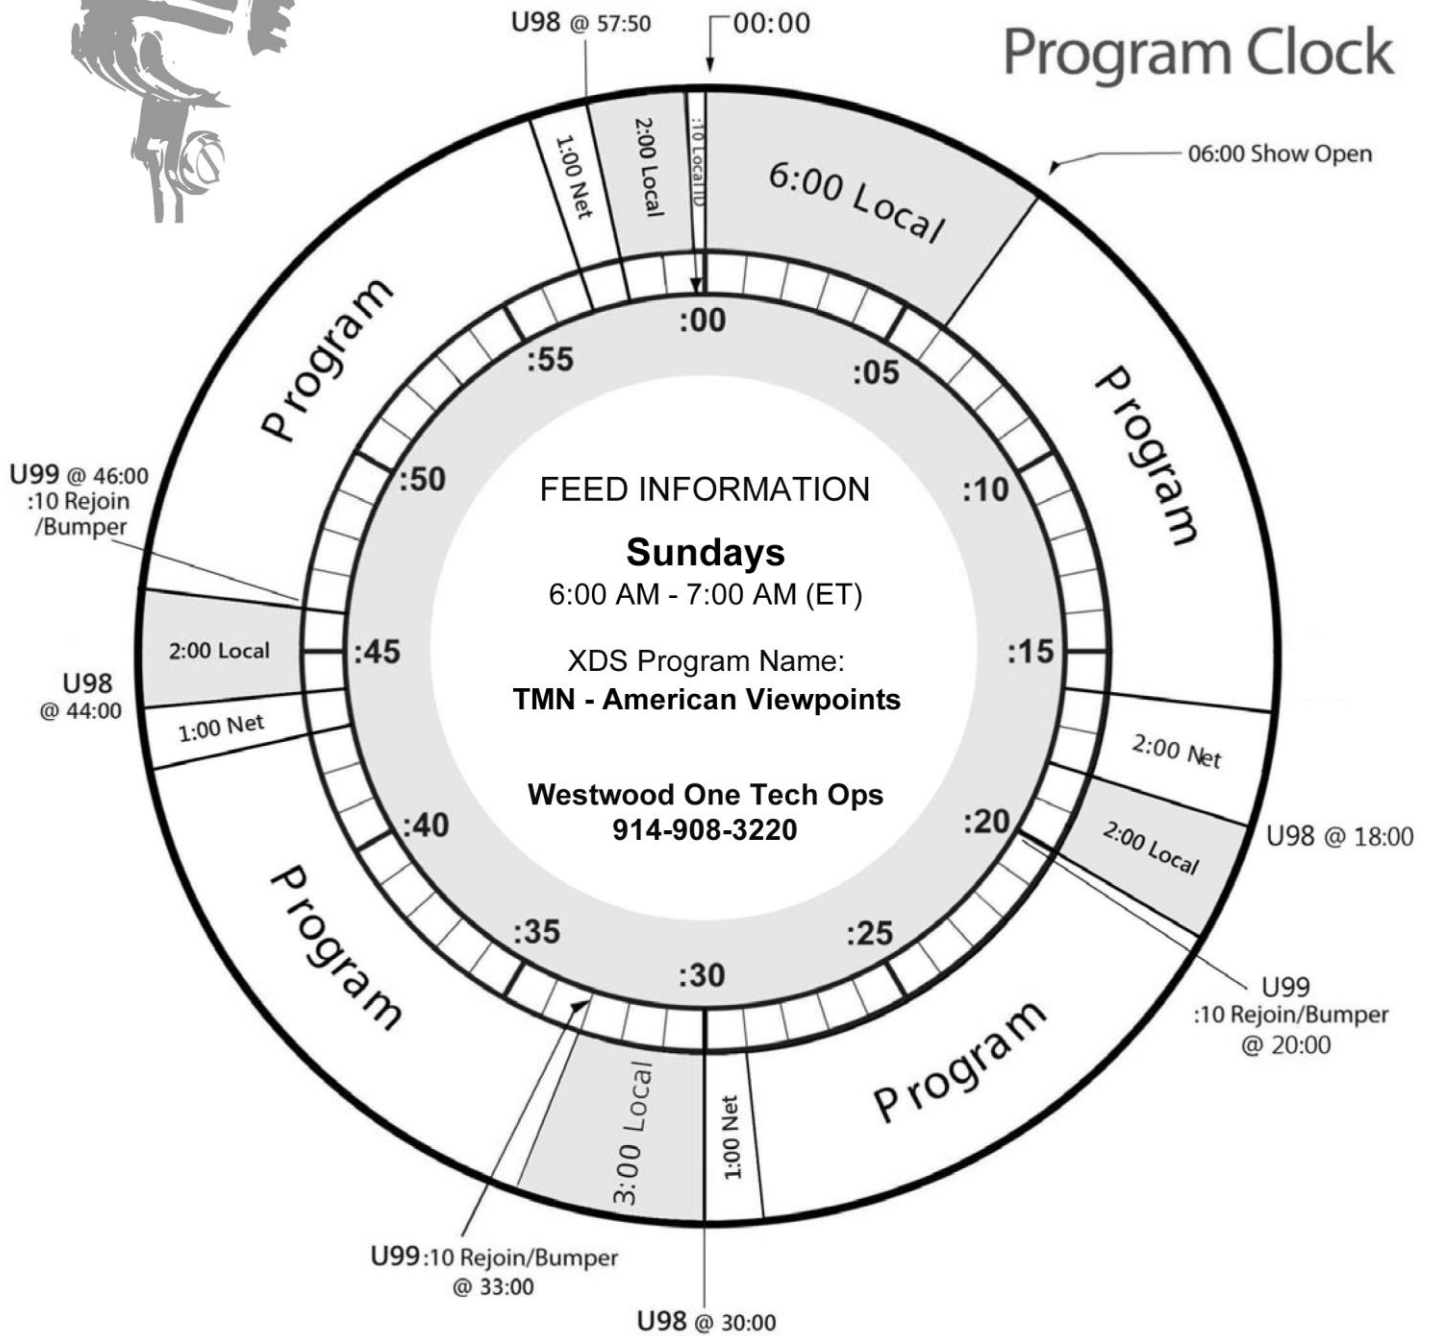

# Program Clock

## Talk Media Network

Where Entertainment Lives

**NETCUE CLOSURES**  
U98 :NETCUE - Local  
U99 :NETCUE - :10 Rejoin Bumper

**Talk Media Network  
Affiliate Relations**  
(616) 308-7532  
talkmedianetwork.com