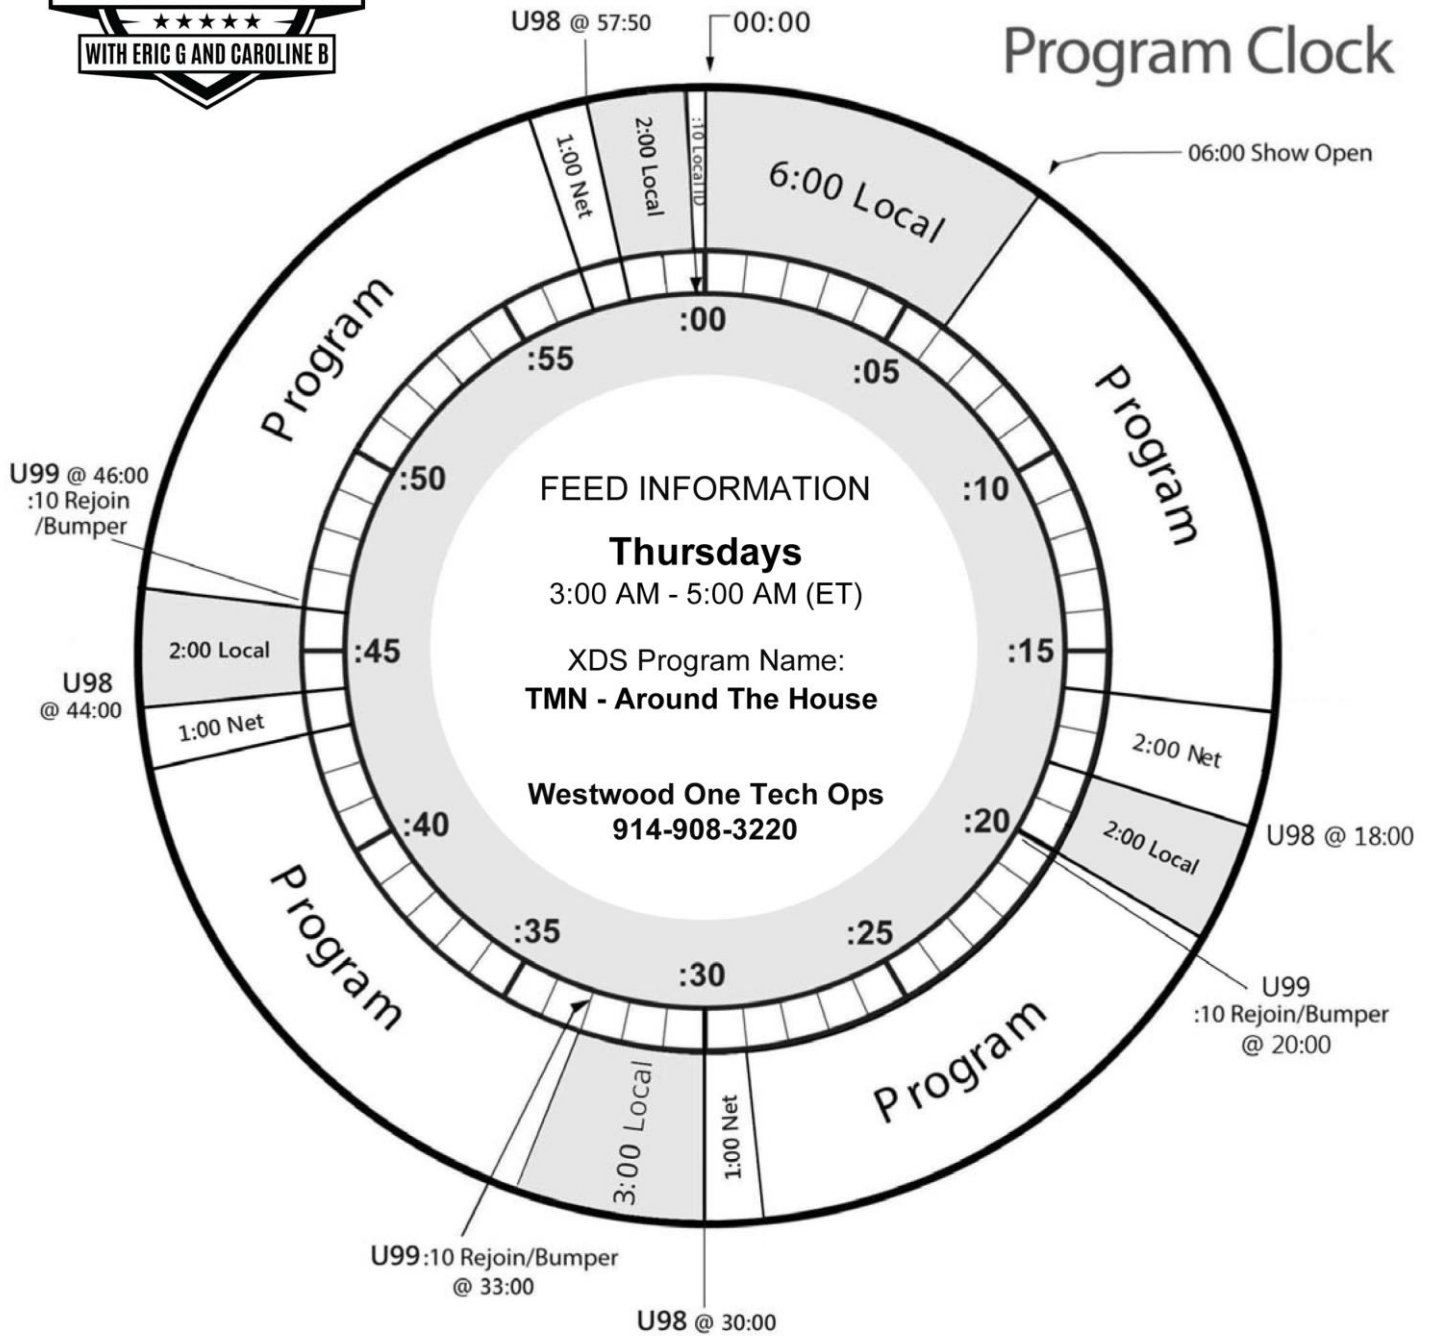

Program Clock

Talk Media Network

Where Entertainment Lives

NETCUE CLOSURES
 U98 :NETCUE - Local
 U99 :NETCUE - :10 Rejoin Bumper

**Talk Media Network
 Affiliate Relations**
 (616) 308-7532
 talkmedianetwork.com

COMMERCIAL INVENTORY
 Network: 5:00
 Local: 15:00

All times are exact.