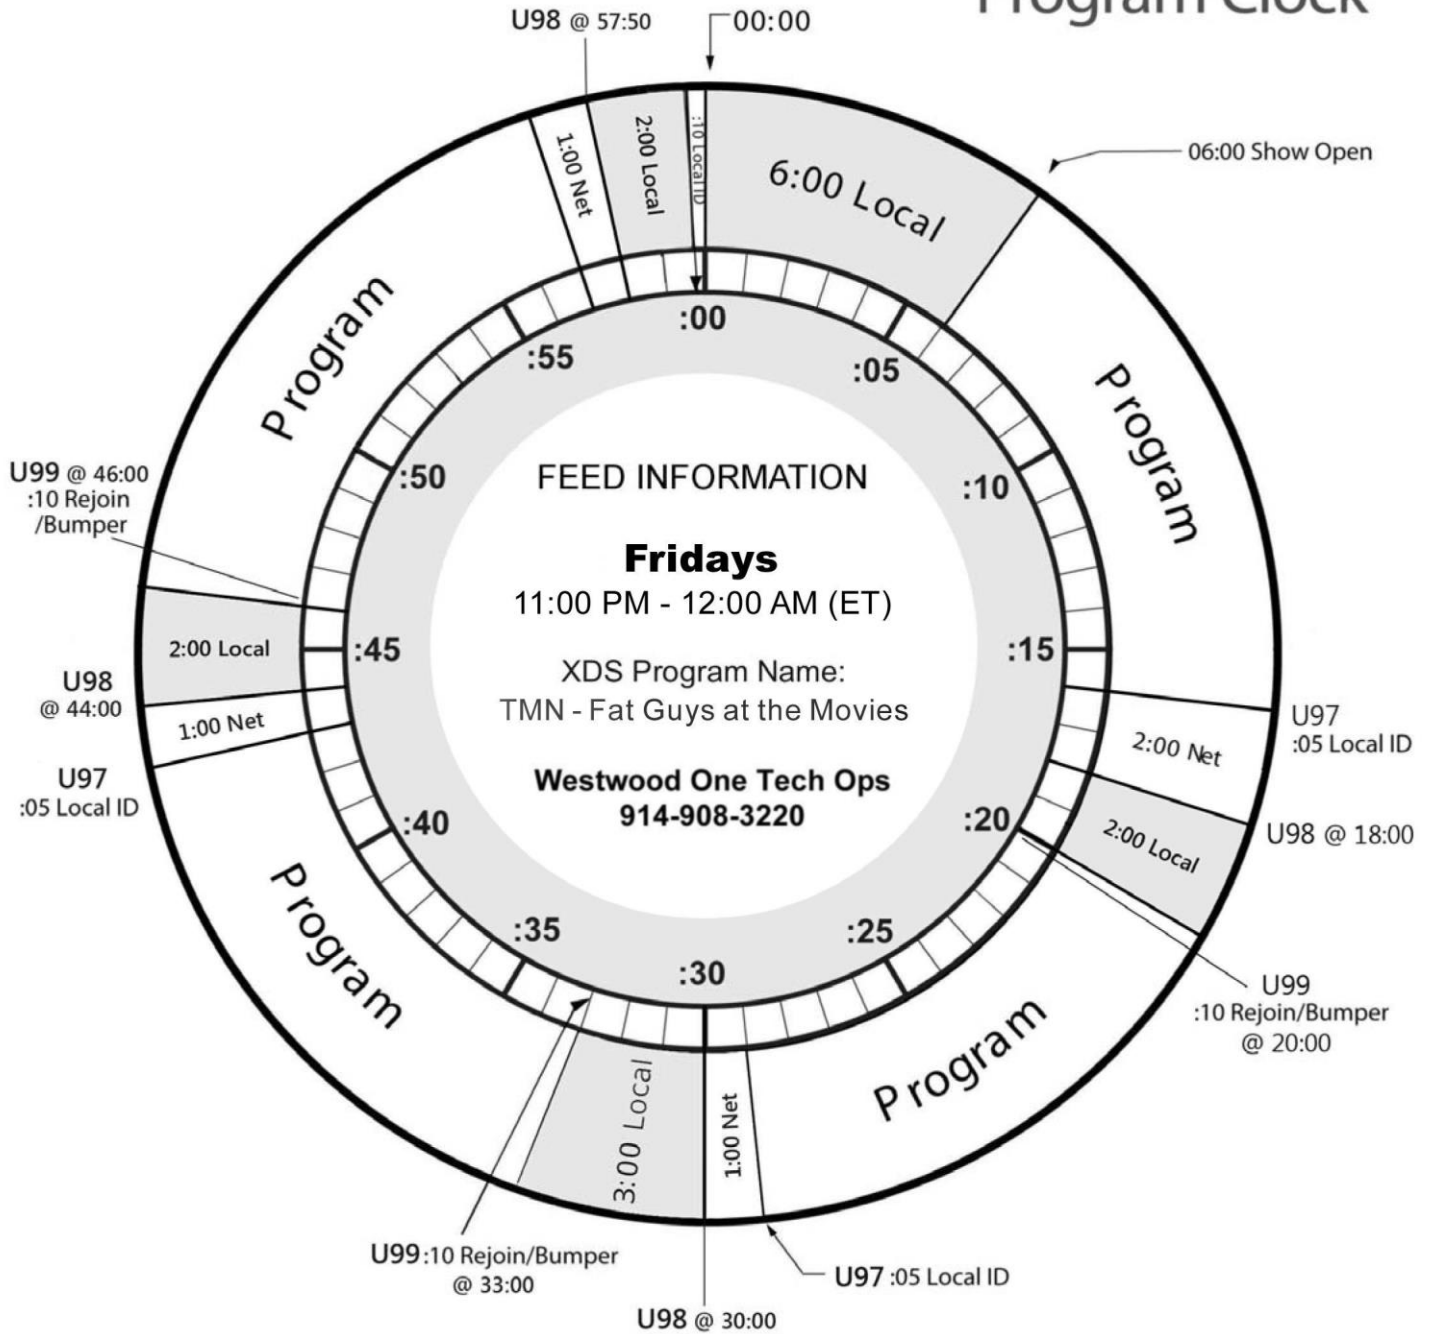

# FATGUYS AT THE MOVIES

## Program Clock

## Talk Media Network

Where Entertainment Lives