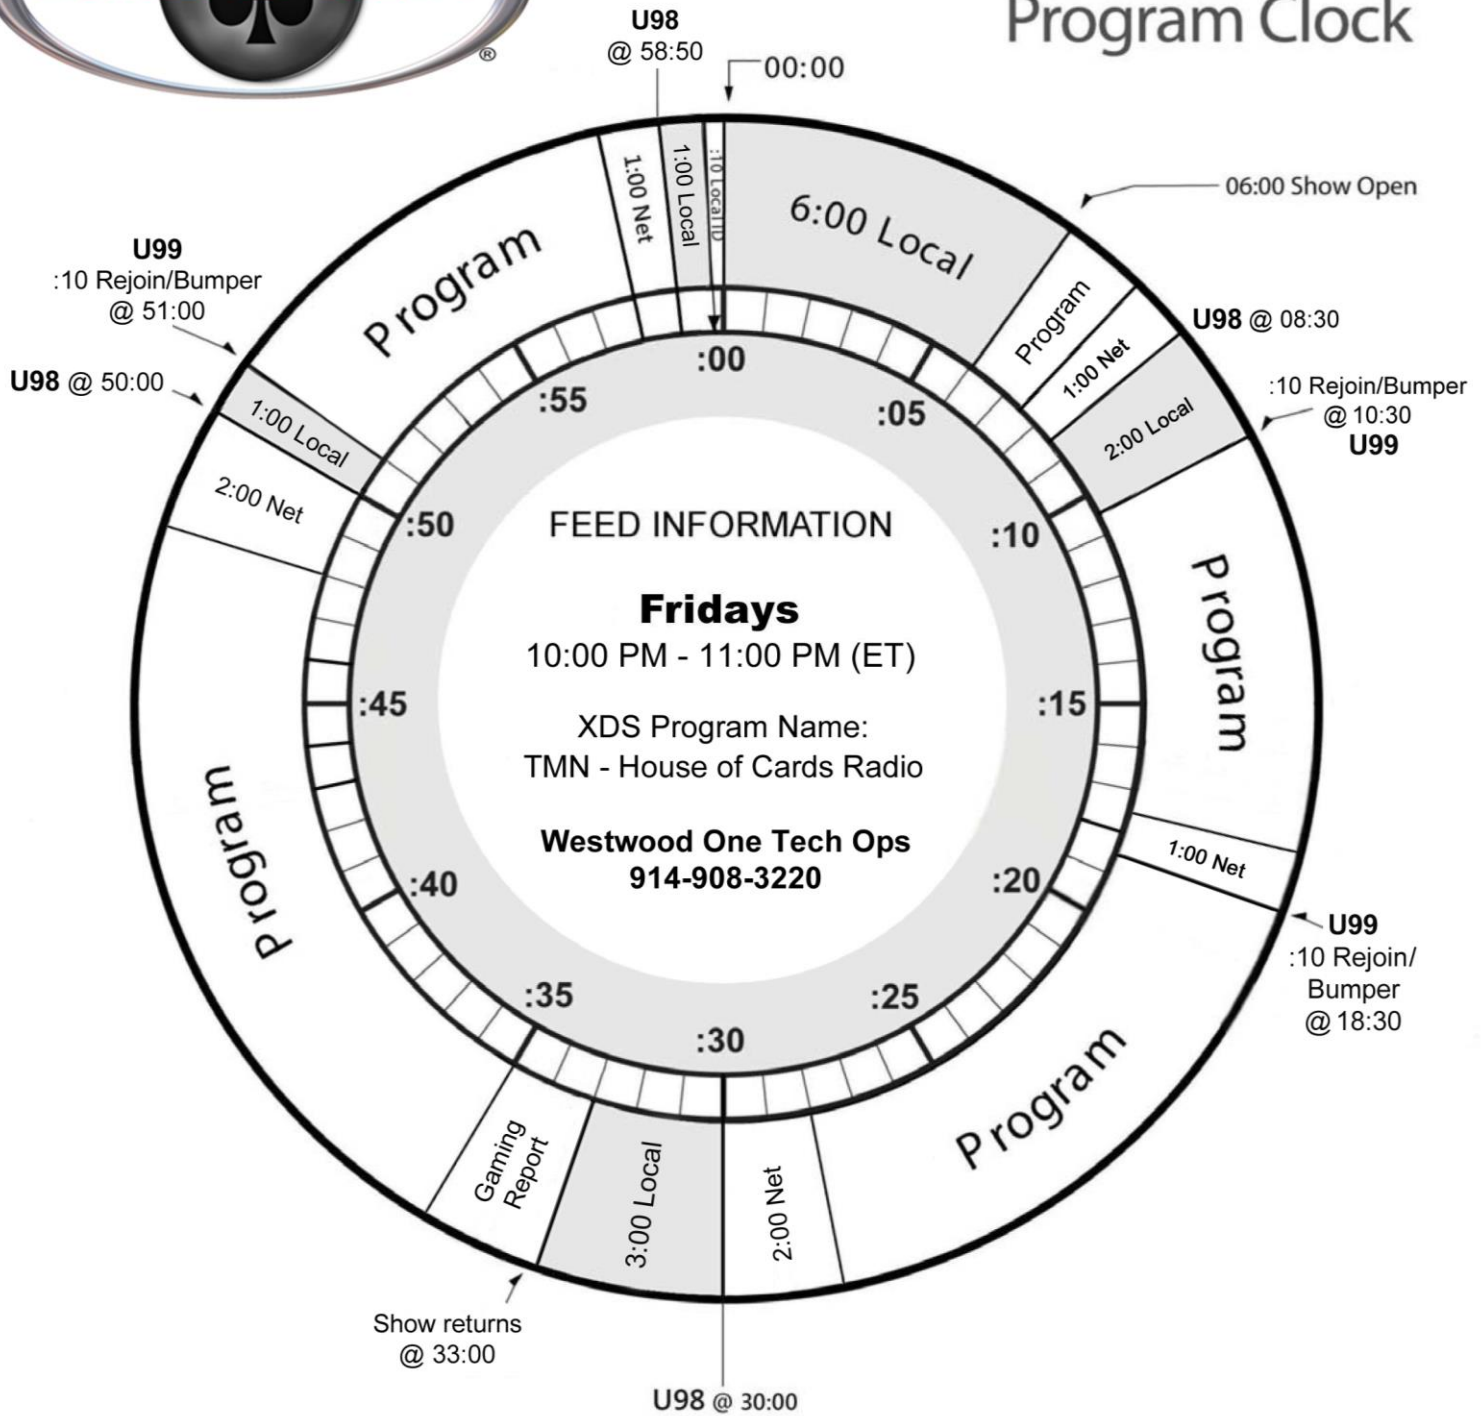

Program Clock

Talk Media Network

Where Entertainment Lives

NETCUE CLOSURES
U98 :NETCUE - Local
U99 :NETCUE - :10 Rejoin Bumper

Talk Media Network
Affiliate Relations
(616) 308-7532
talkmedianetwork.com

COMMERCIAL INVENTORY
Network: 7:00
Local: 13:00

All times are exact.

© 2015 Talk Media Network
Effective: January 26, 2015