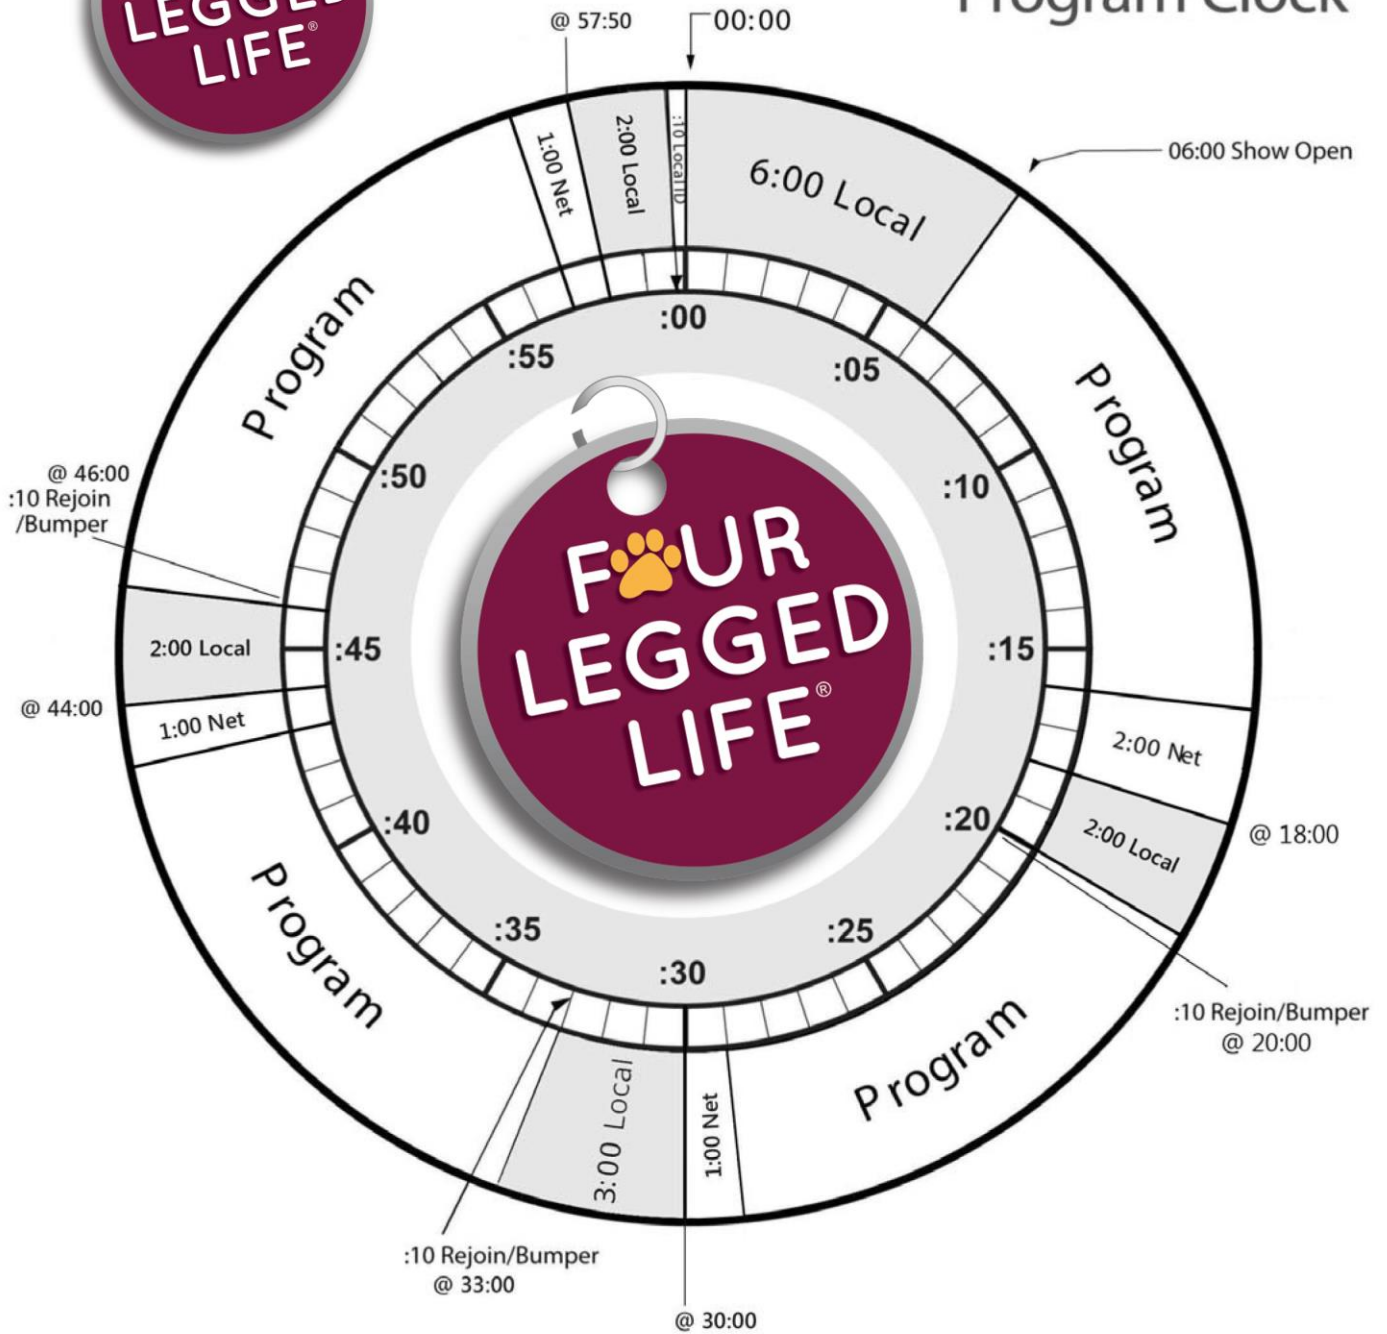

Program Clock

Talk Media Network
Where Entertainment Lives

All times are exact.

Talk Media Network
Affiliate Relations
(616) 308-7532
talkmedianetwork.com

COMMERCIAL
INVENTORY
Network: 5:00
Local: 15:00