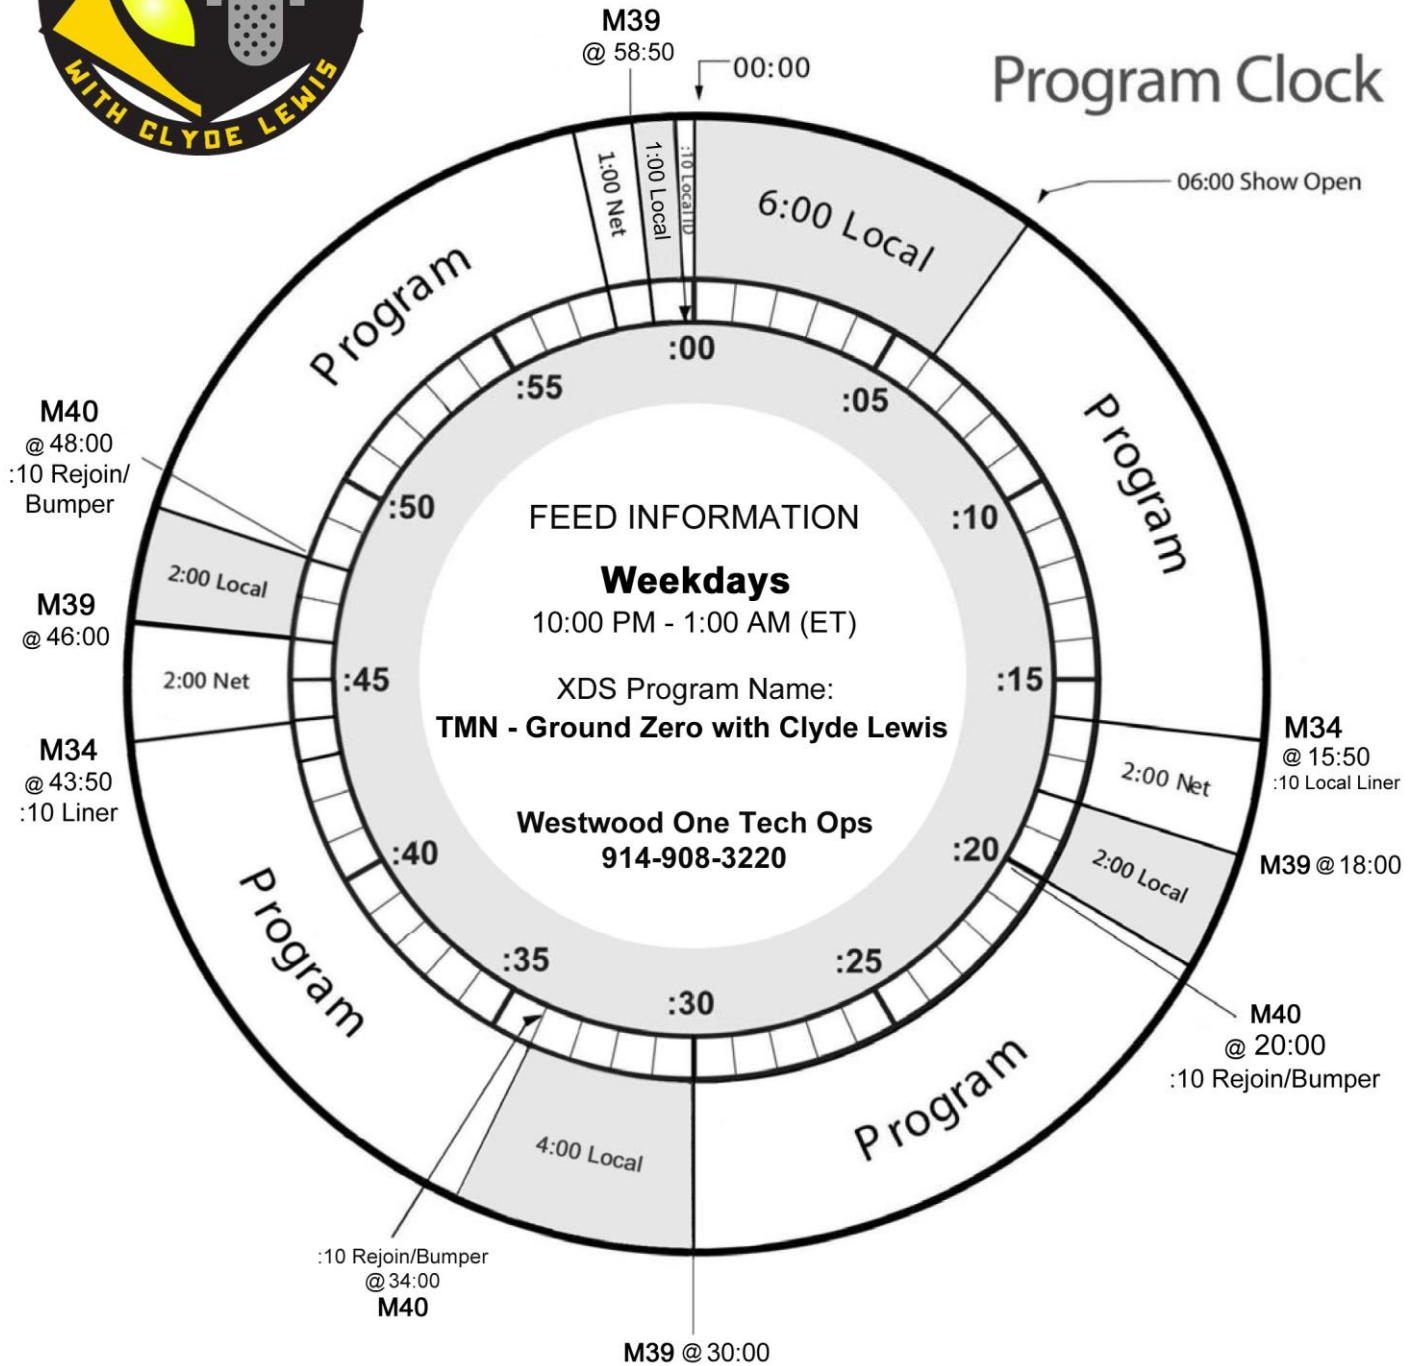

Program Clock

Talk Media Network

Where Entertainment Lives

NETCUE CLOSURES
 M34 :NETCUE - :10 Into Break Liner
 M39 :NETCUE - Local
 M40 :NETCUE - :10 Rejoin Bumper

**Talk Media Network
 Affiliate Relations**
 (616) 308-7532
 talkmedianetwork.com

**COMMERCIAL
 INVENTORY**
 Network: 5:00
 Local: 15:00

All times are exact.