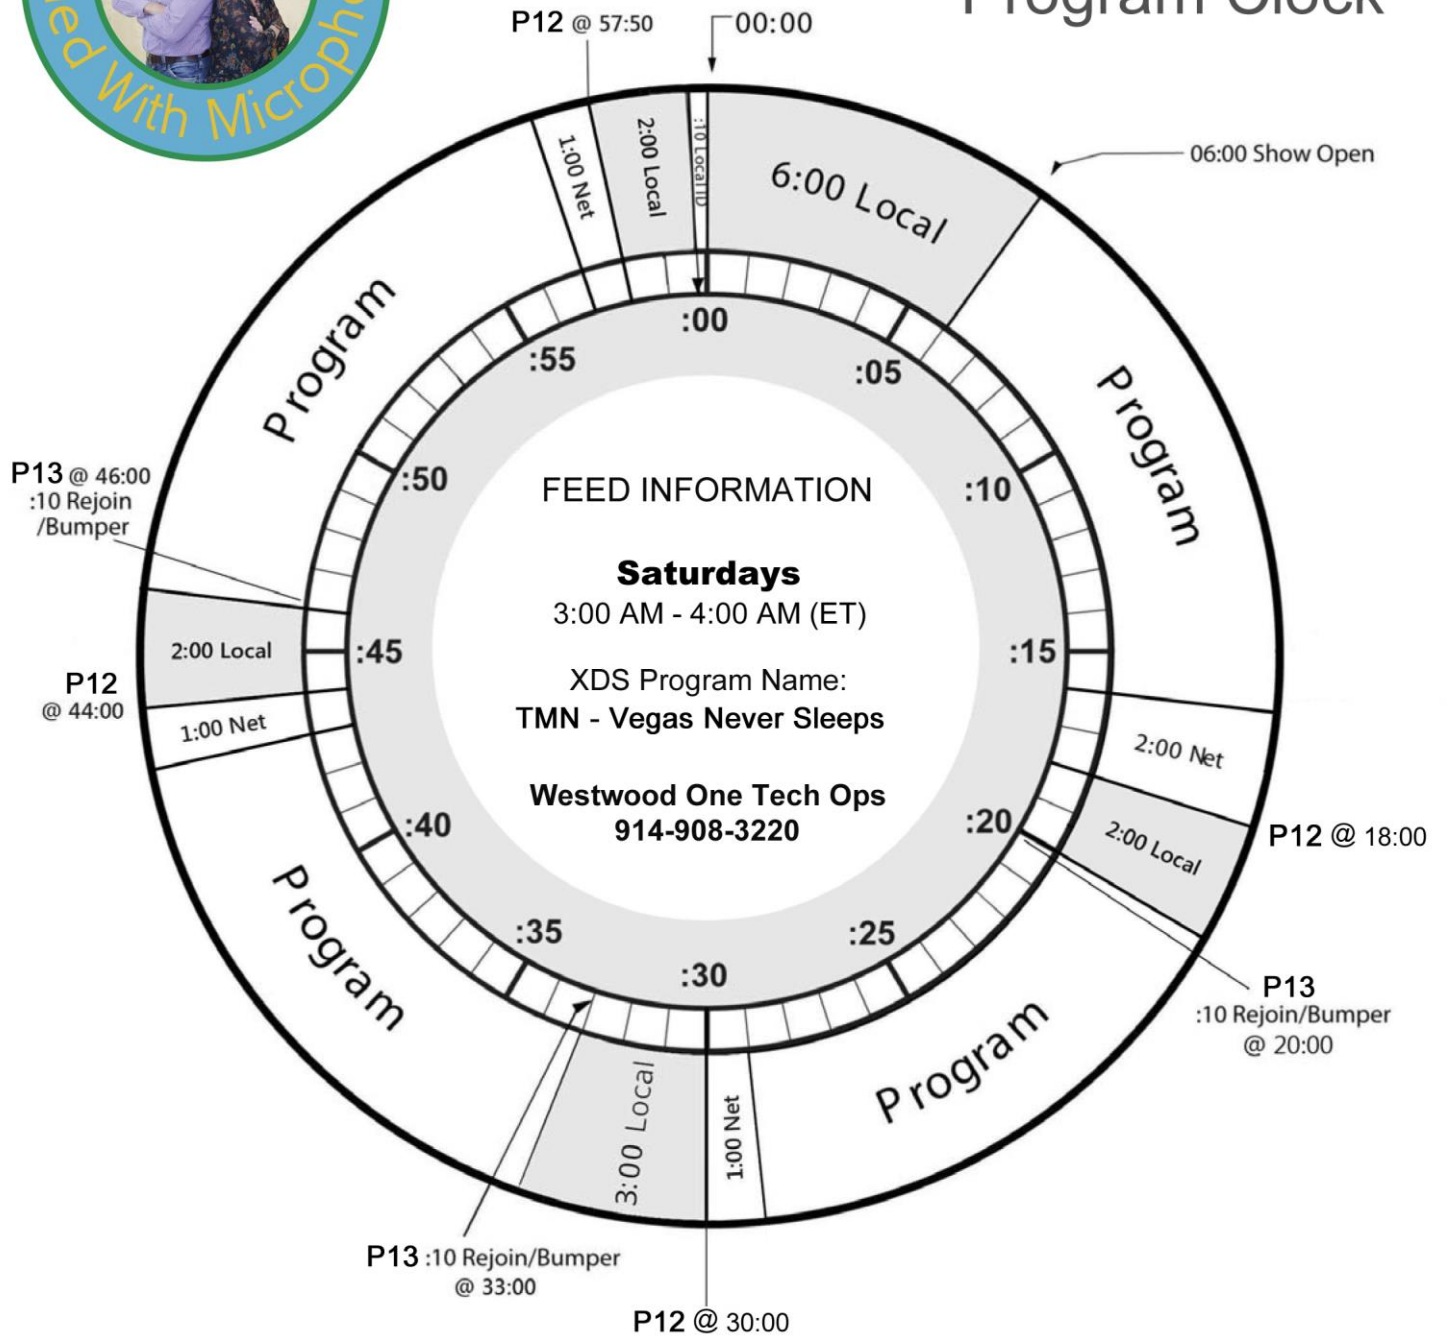

Program Clock

Talk Media Network

Where Entertainment Lives

NETCUE CLOSURES
P12 :NETCUE - Local
P13 :NETCUE - :10 Rejoin Bumper

**Talk Media Network
Affiliate Relations**
(616) 308-7532
talkmedianetwork.com

COMMERCIAL INVENTORY
Network: 5:00
Local: 15:00

All times are exact.