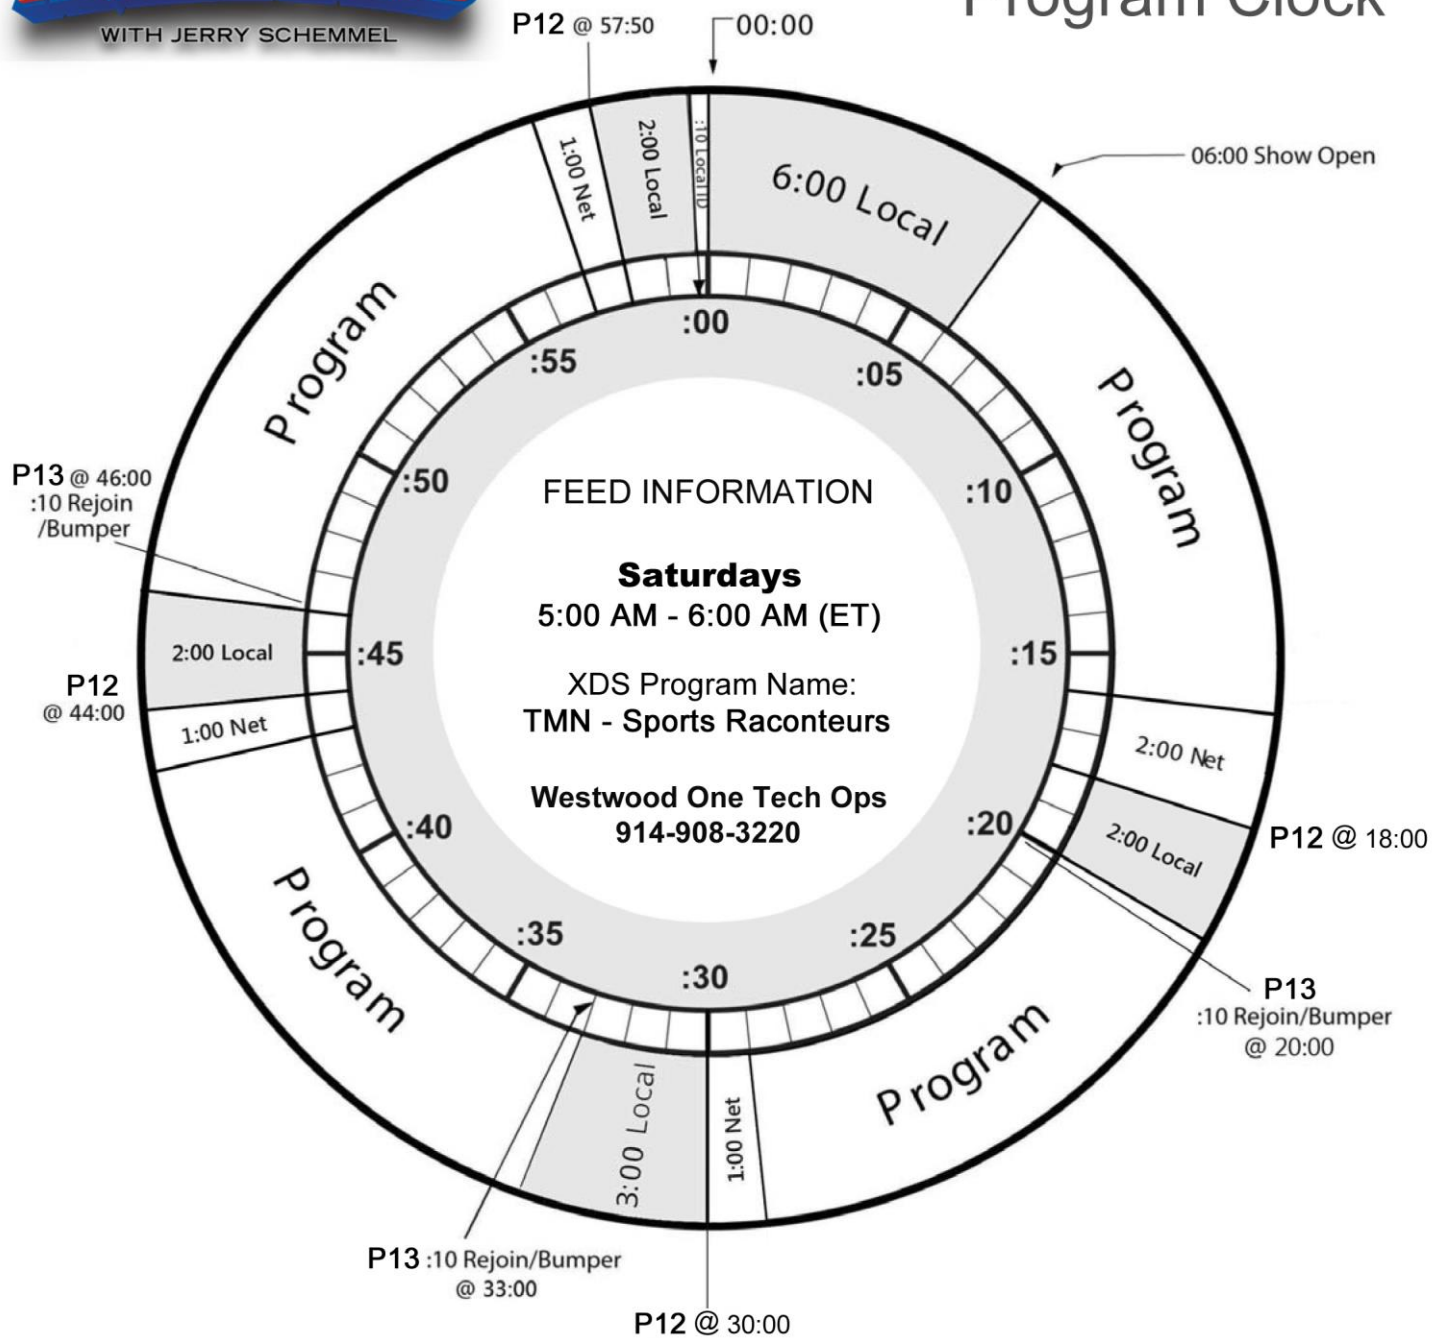

Program Clock

Talk Media Network

Where Entertainment Lives

NETCUE CLOSURES
P12 :NETCUE - Local
P13 :NETCUE - :10 Rejoin Bumper

**Talk Media Network
Affiliate Relations**
(616) 308-7532
talkmedianetwork.com

COMMERCIAL INVENTORY
Network: 5:00
Local: 15:00

All times are exact.