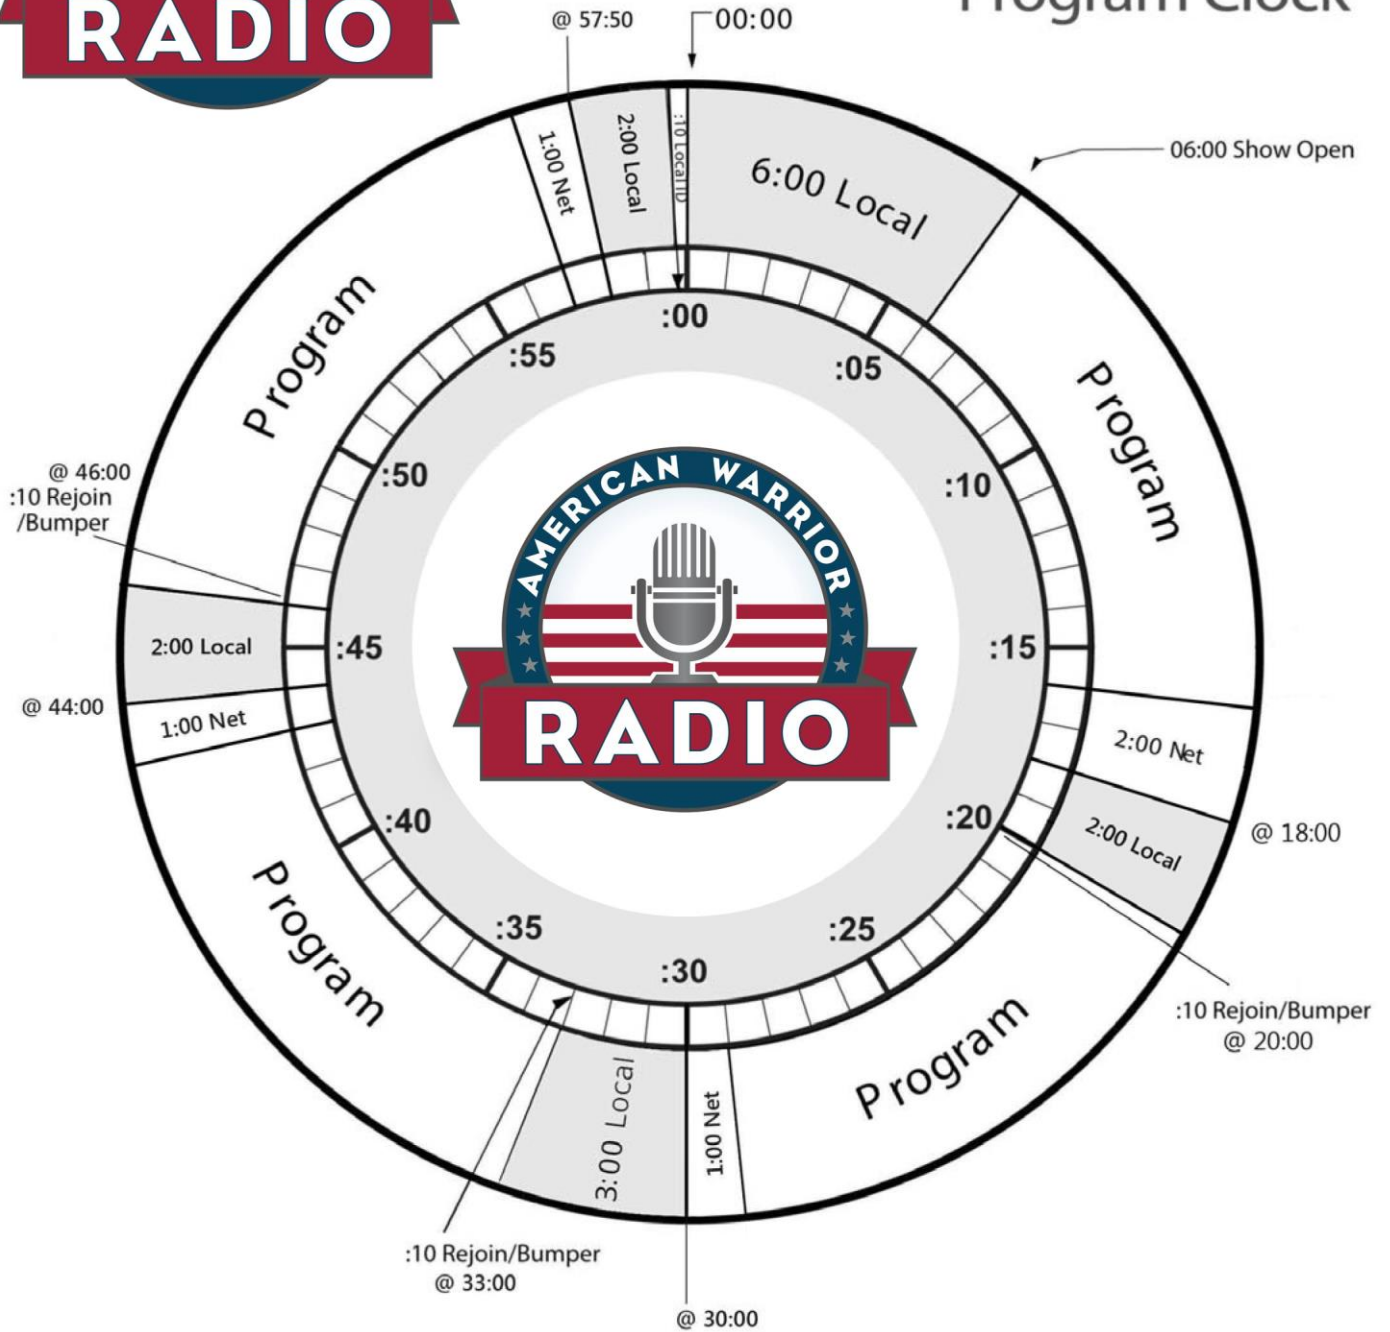

Program Clock

Talk Media Network

Where Entertainment Lives

All times are exact.

© 2022 Talk Media Network
Effective: November 28, 2022

Talk Media Network
Affiliate Relations
(616) 308-7532
talkmedianetwork.com

COMMERCIAL INVENTORY
Network: 5:00
Local: 15:00