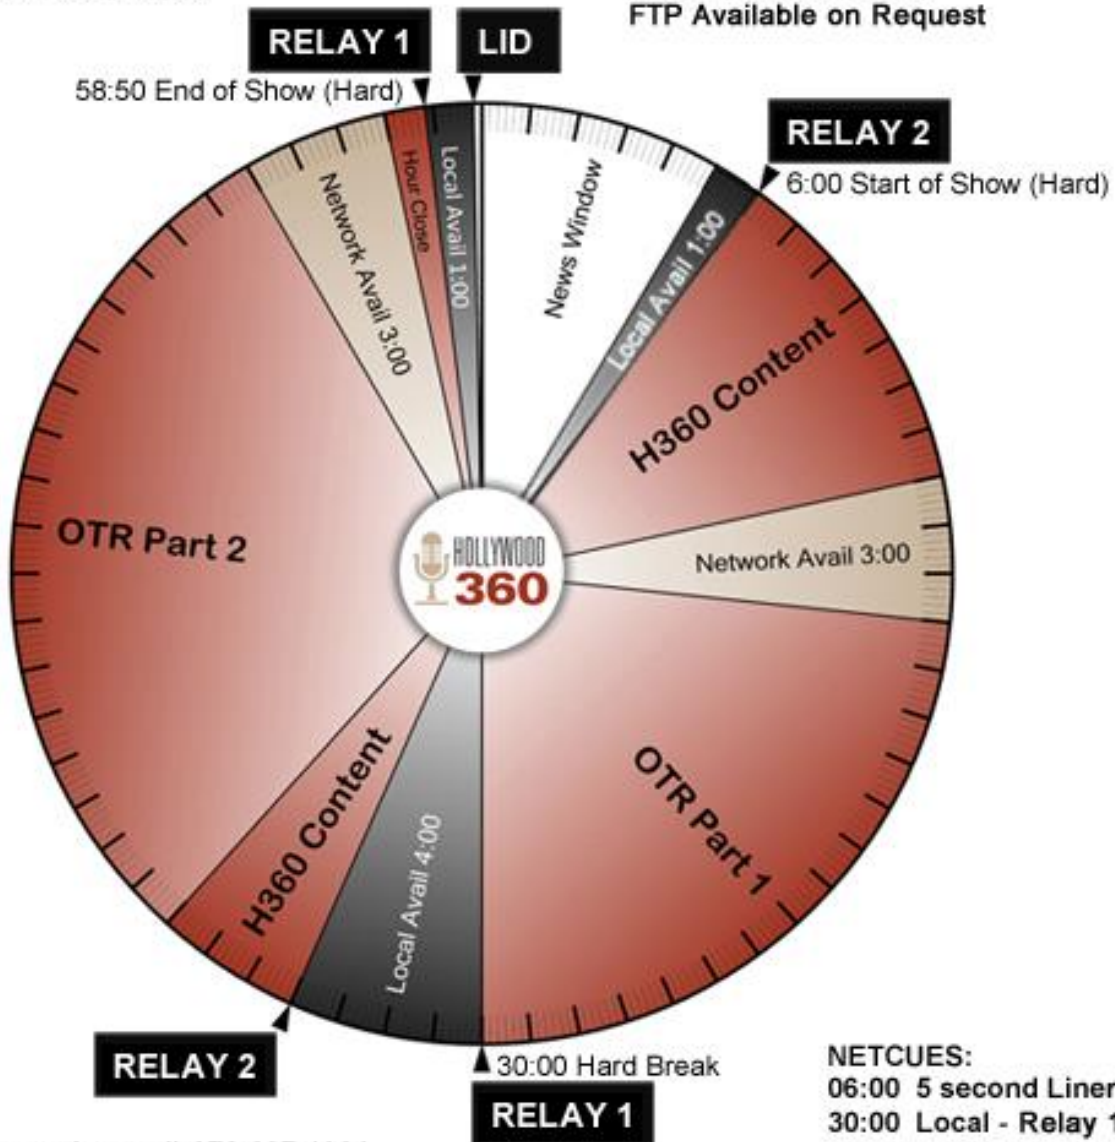

Program Clock

LENGTH: 5 HOURS
 11 MIN LOCAL SPOTS
 6 MIN NETWORK SPOTS

FEEDS SATURDAY 9 PM - 2 AM ET
 WEGENER SATELLITE (WESTWOOD ONE /SALEM)
 SRN2 - Hollywood 360
 FTP Available on Request

For Wegener questions call 972-367-1934

For programming questions, contact
 Talk Media Network at 616-308-7532

Revised:
 January 30, 2023

Talk Media Network
 Where Entertainment Lives

NETCUES:
 06:00 5 second Liner - Relay 2
 30:00 Local - Relay 1
 34:00 5 second Liner - Relay 2
 58:50 Local - Relay 1
 59:50 Legal - Local ID

NOTE
 All Network Avail
 times float.