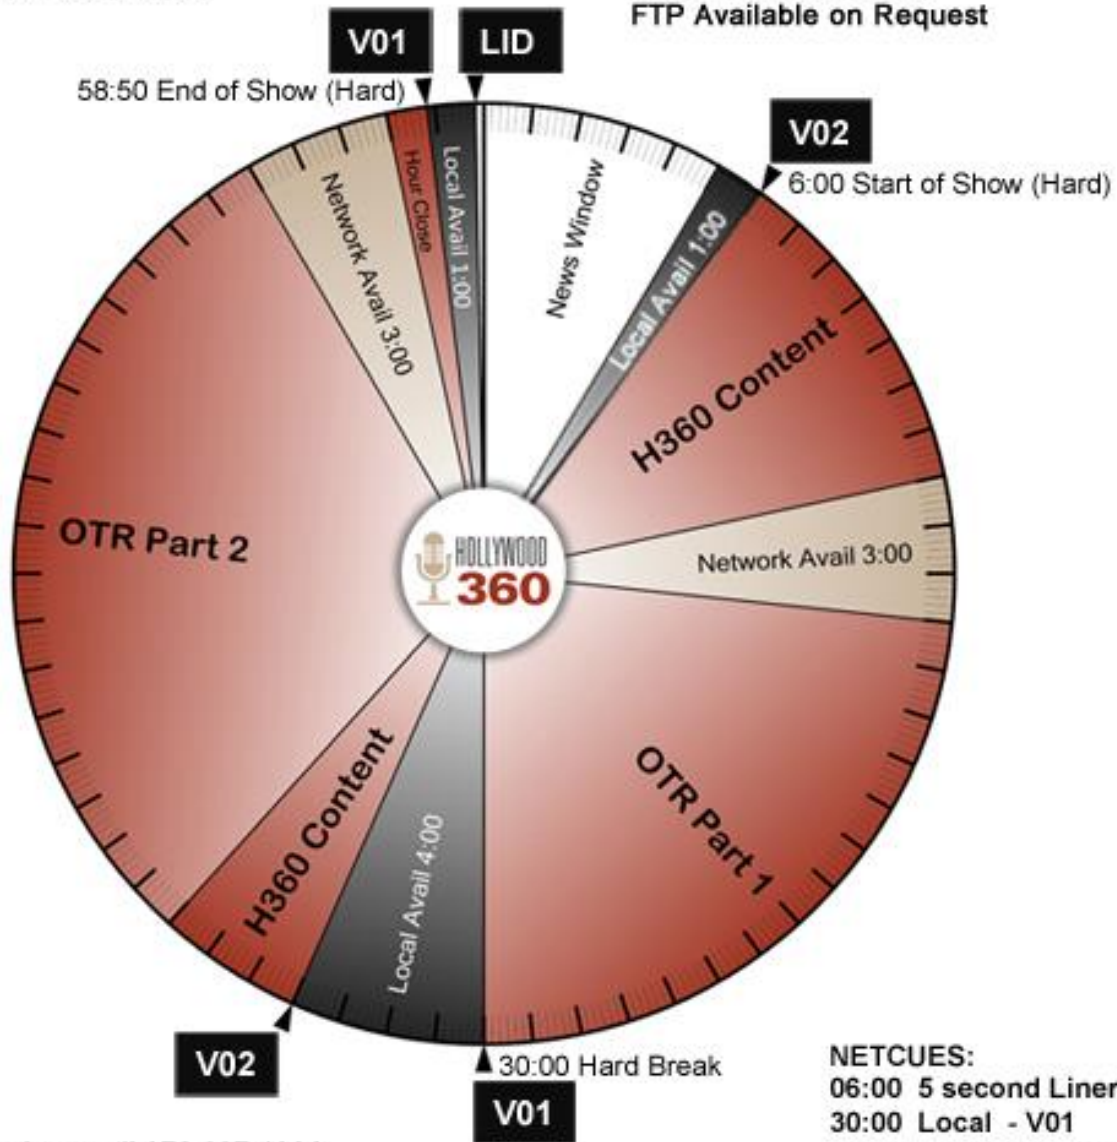

Program Clock

LENGTH: 5 HOURS
 11 MIN LOCAL SPOTS
 6 MIN NETWORK SPOTS

FEEDS SATURDAY 9 PM - 2 AM ET
 XDS SATELLITE (WESTWOOD ONE/SALEM)
 SRN2 - Hollywood 360
 FTP Available on Request

For XDS questions call 972-367-1934

For programming questions, contact
 Talk Media Network at 616-308-7532

Revised:
 January 30, 2023

Talk Media Network
 Where Entertainment Lives

NETCUES:
 06:00 5 second Liner - V02
 30:00 Local - V01
 34:00 5 second Liner - V02
 58:50 Local - V01
 59:50 Legal - Local ID

NOTE
 All Network Avail
 times float.