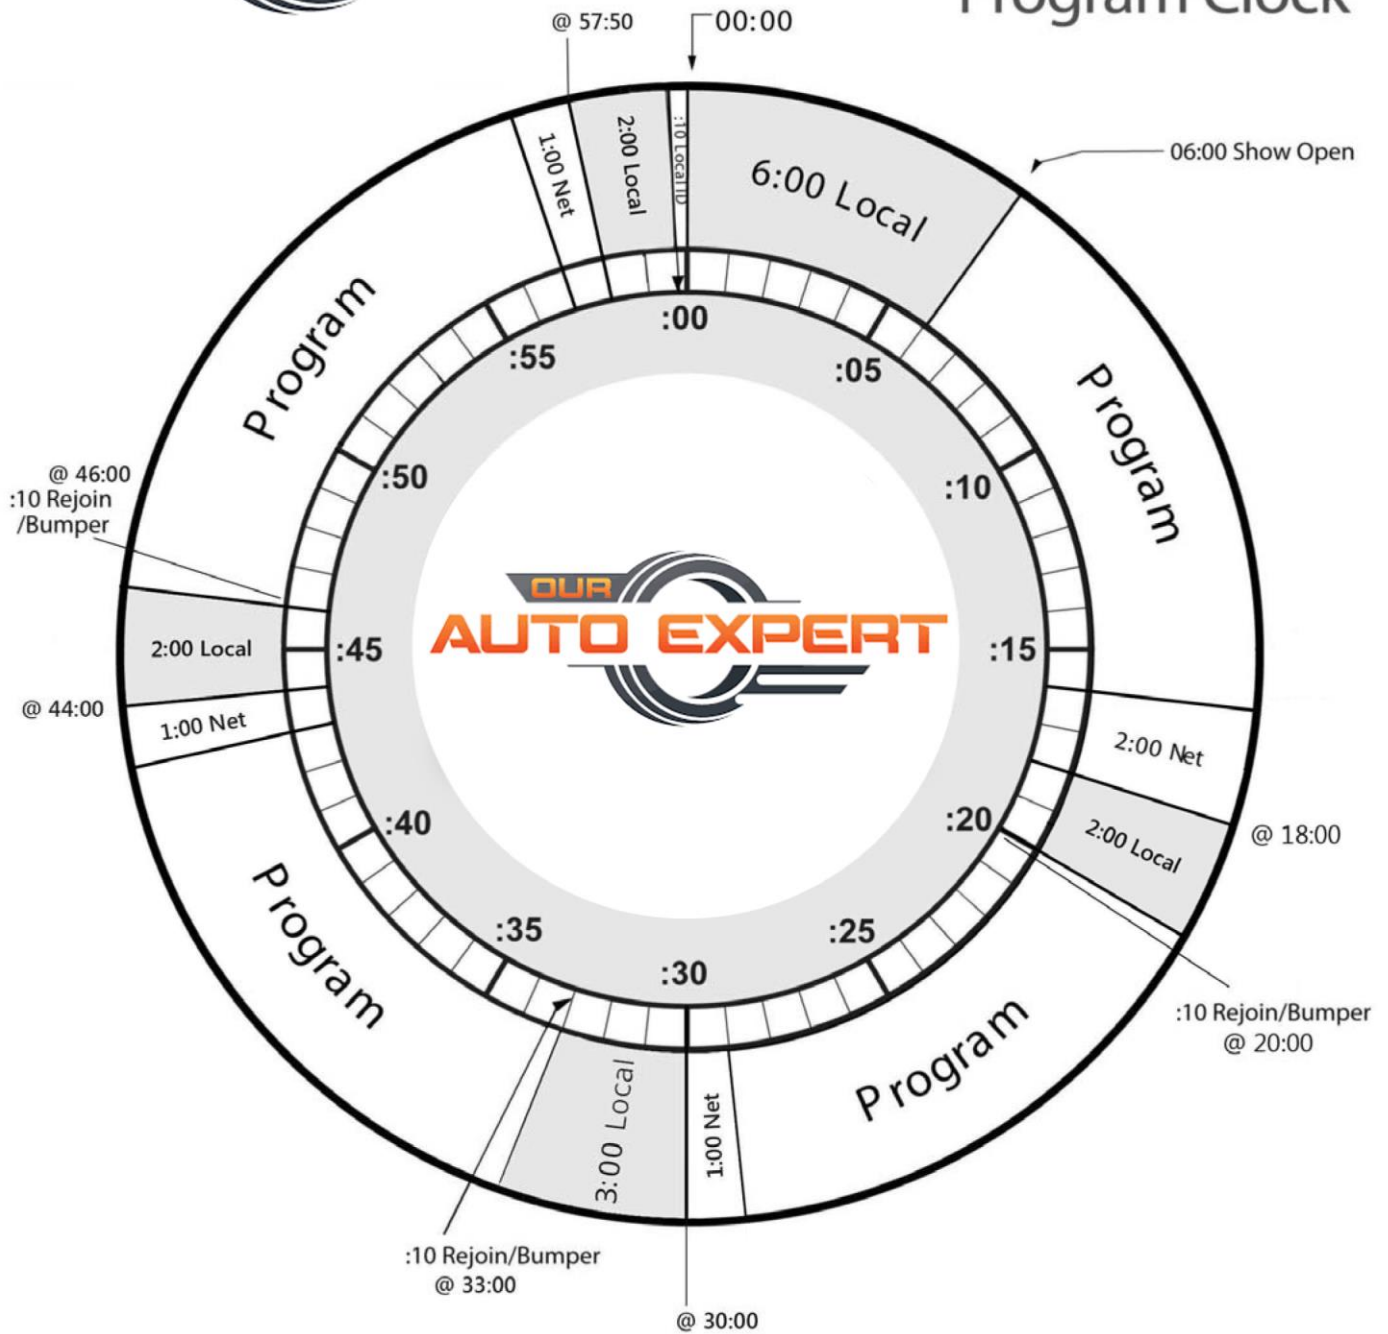

Program Clock

Talk Media Network

Where Entertainment Lives

All times are exact.

© 2022 Talk Media Network
Effective: December 5, 2022

Talk Media Network
Affiliate Relations
(616) 308-7532
talkmedianetwork.com

COMMERCIAL INVENTORY
Network: 5:00
Local: 15:00