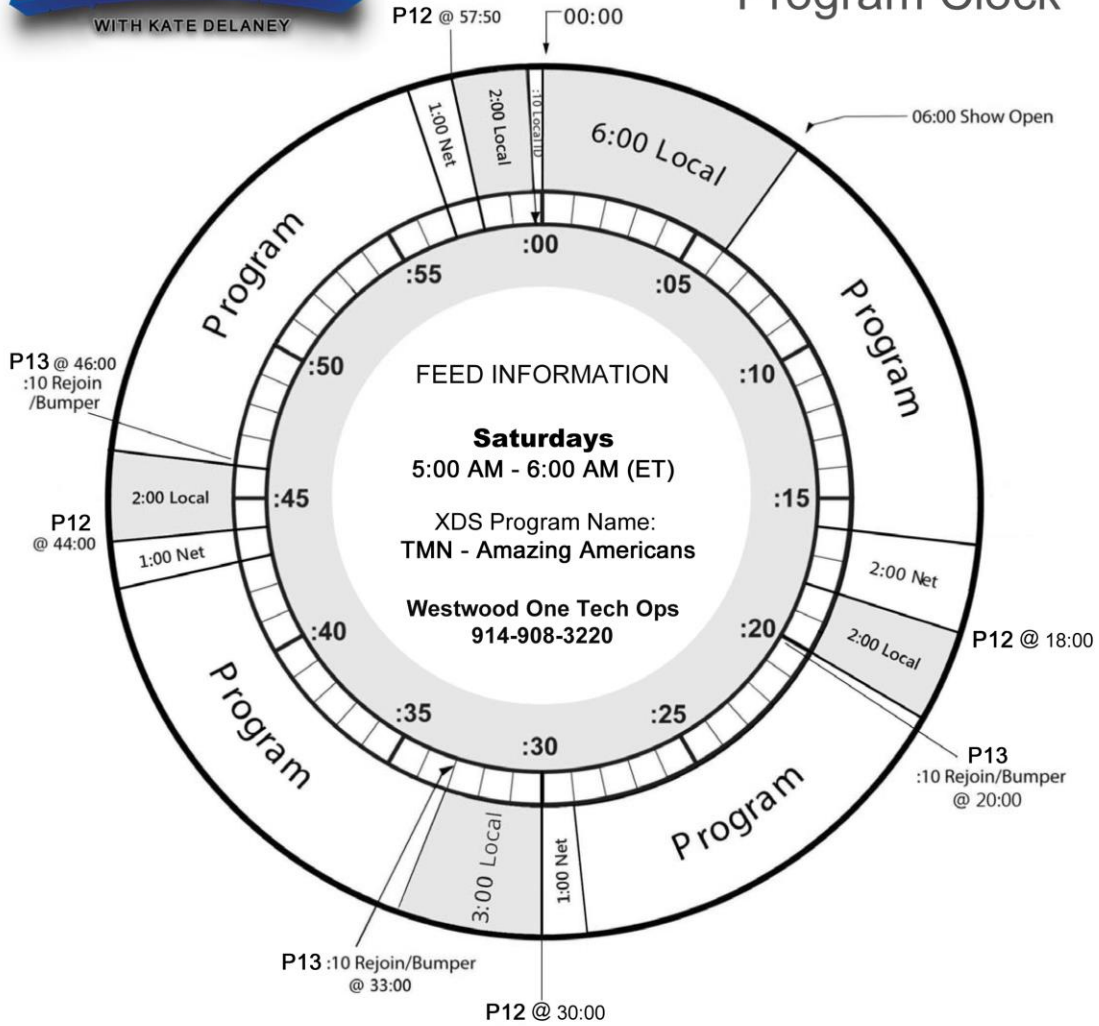

# Program Clock

## Talk Media Network

Where Entertainment Lives

**NETCUE CLOSURES**  
P12 :NETCUE - Local  
P13 :NETCUE - :10 Rejoin Bumper

© 2022 Talk Media Network  
Effective: March 18, 2024

Talk Media Network  
Affiliate Relations  
(616) 308-7532  
talkmedianetwork.com

**COMMERCIAL INVENTORY**  
Network: 5:00  
Local: 15:00

All times are exact.