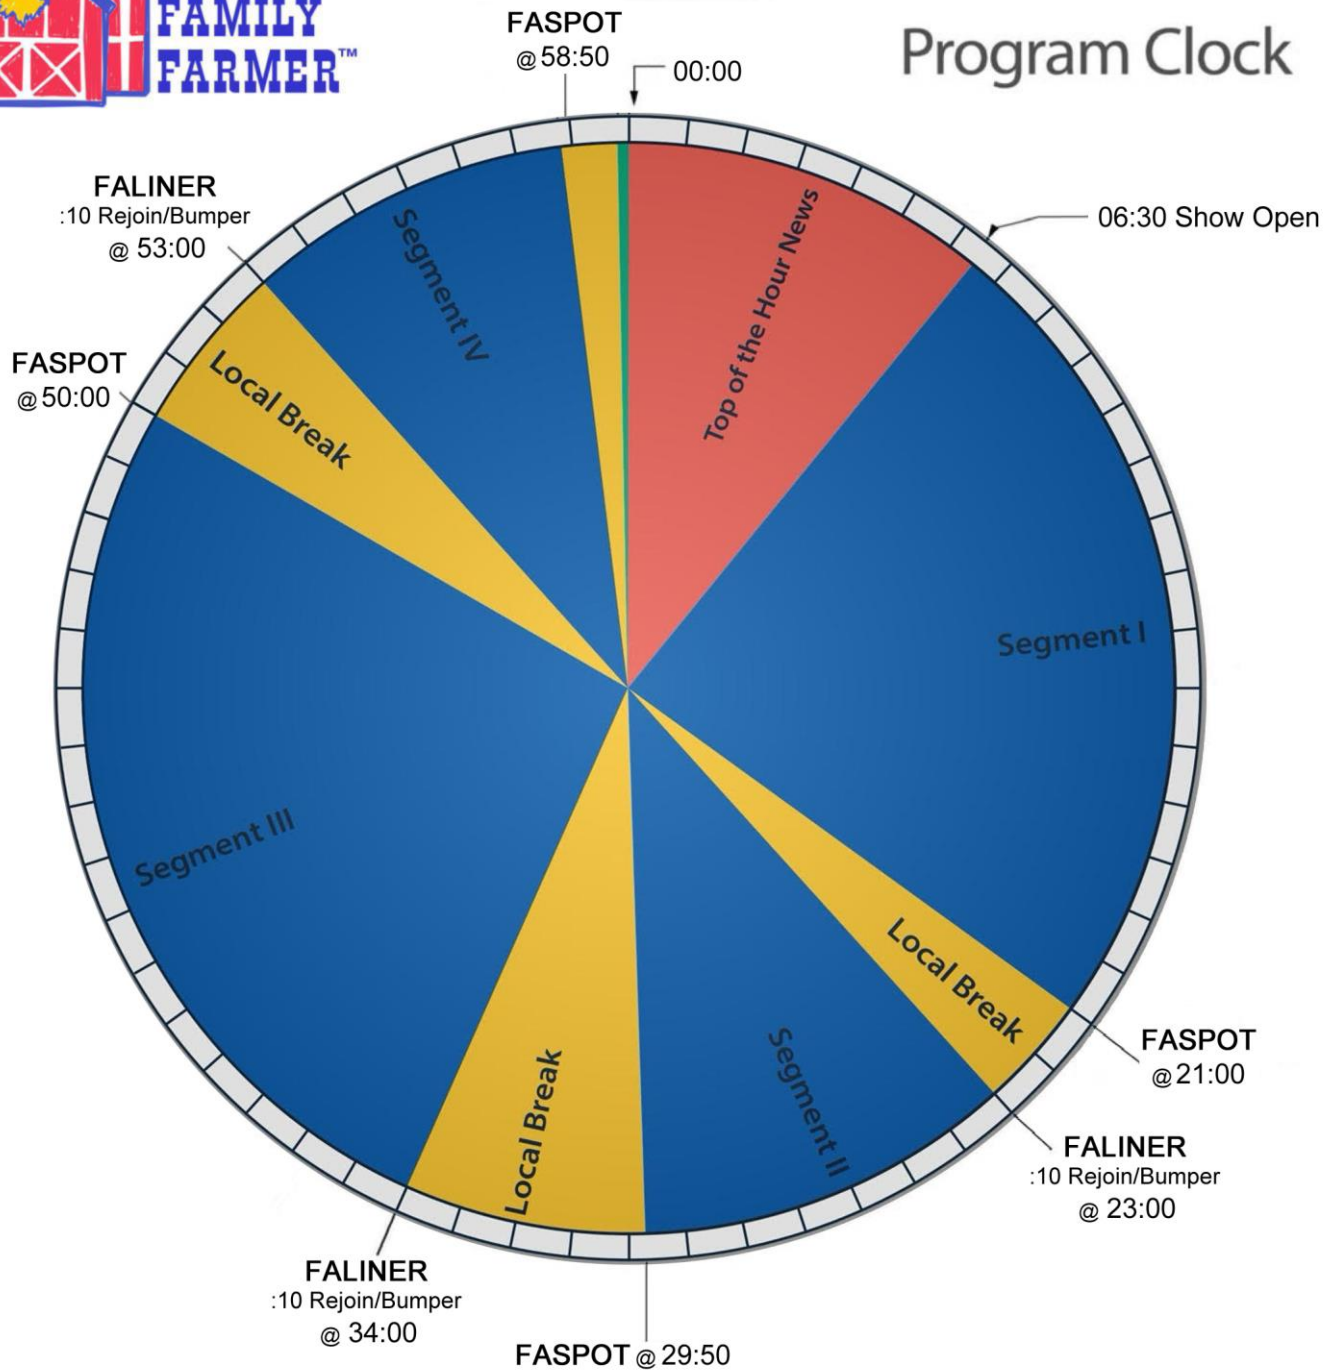

Program Title: TMN - American Family Farmer
 Feed Time: Saturdays, 1 am - 2 am ET
 Feeds via LinkUp Communications XDS

Program Clock

LinkUp XDS
 Tech Support
 303-925-1708

Talk Media Network
 Where Entertainment Lives

COMMERCIAL INVENTORY
 Network: 6:00
 Local: 17:50

NETCUE CLOSURES
 FASPOT - Local
 FALINER - :10 Rejoin Bumper

**Talk Media Network
 Affiliate Relations**
 (616) 308-7532
 talkmedianetwork.com

All times are exact.

© 2024 Talk Media Network
 Effective: May 3, 2024