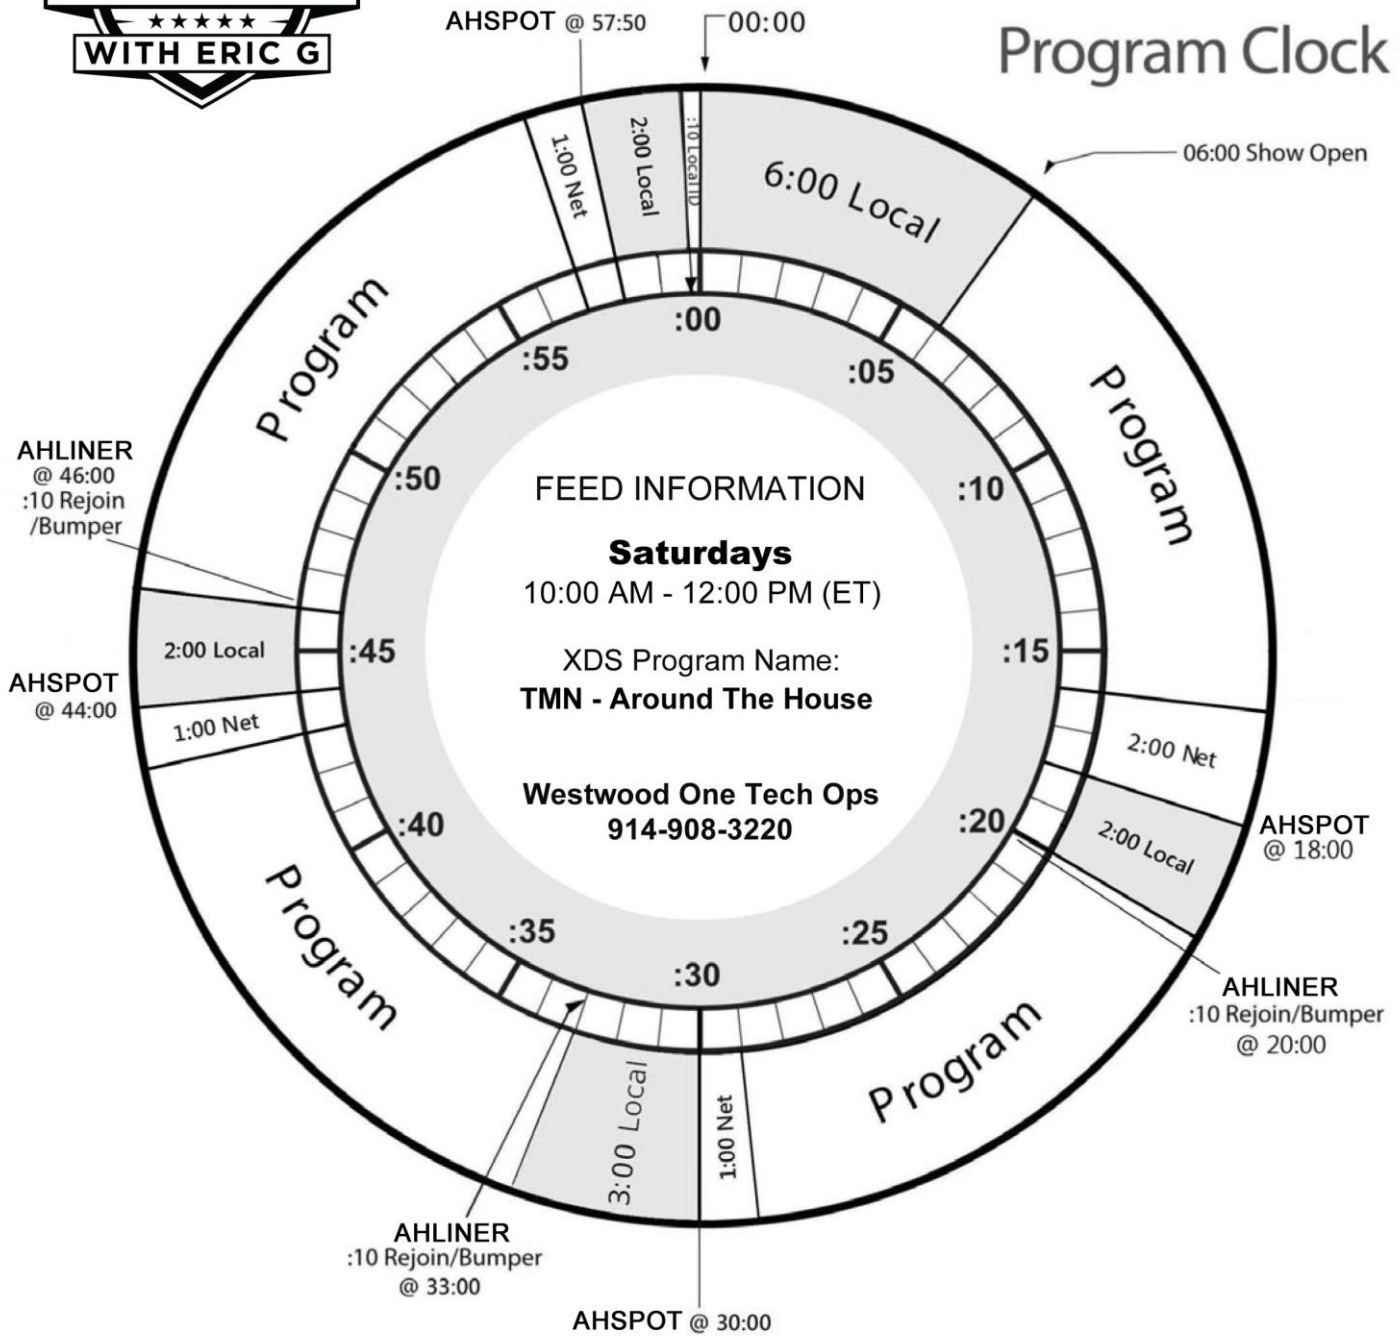

# Program Clock

## Talk Media Network

Where Entertainment Lives

**NETCUE CLOSURES**  
 AHSPOT - Local  
 AHLINER - :10 Rejoin Bumper

**Talk Media Network  
 Affiliate Relations**  
 (616) 308-7532  
 talkmedianetwork.com

**COMMERCIAL  
 INVENTORY**  
 Network: 5:00  
 Local: 15:00

All times are exact.