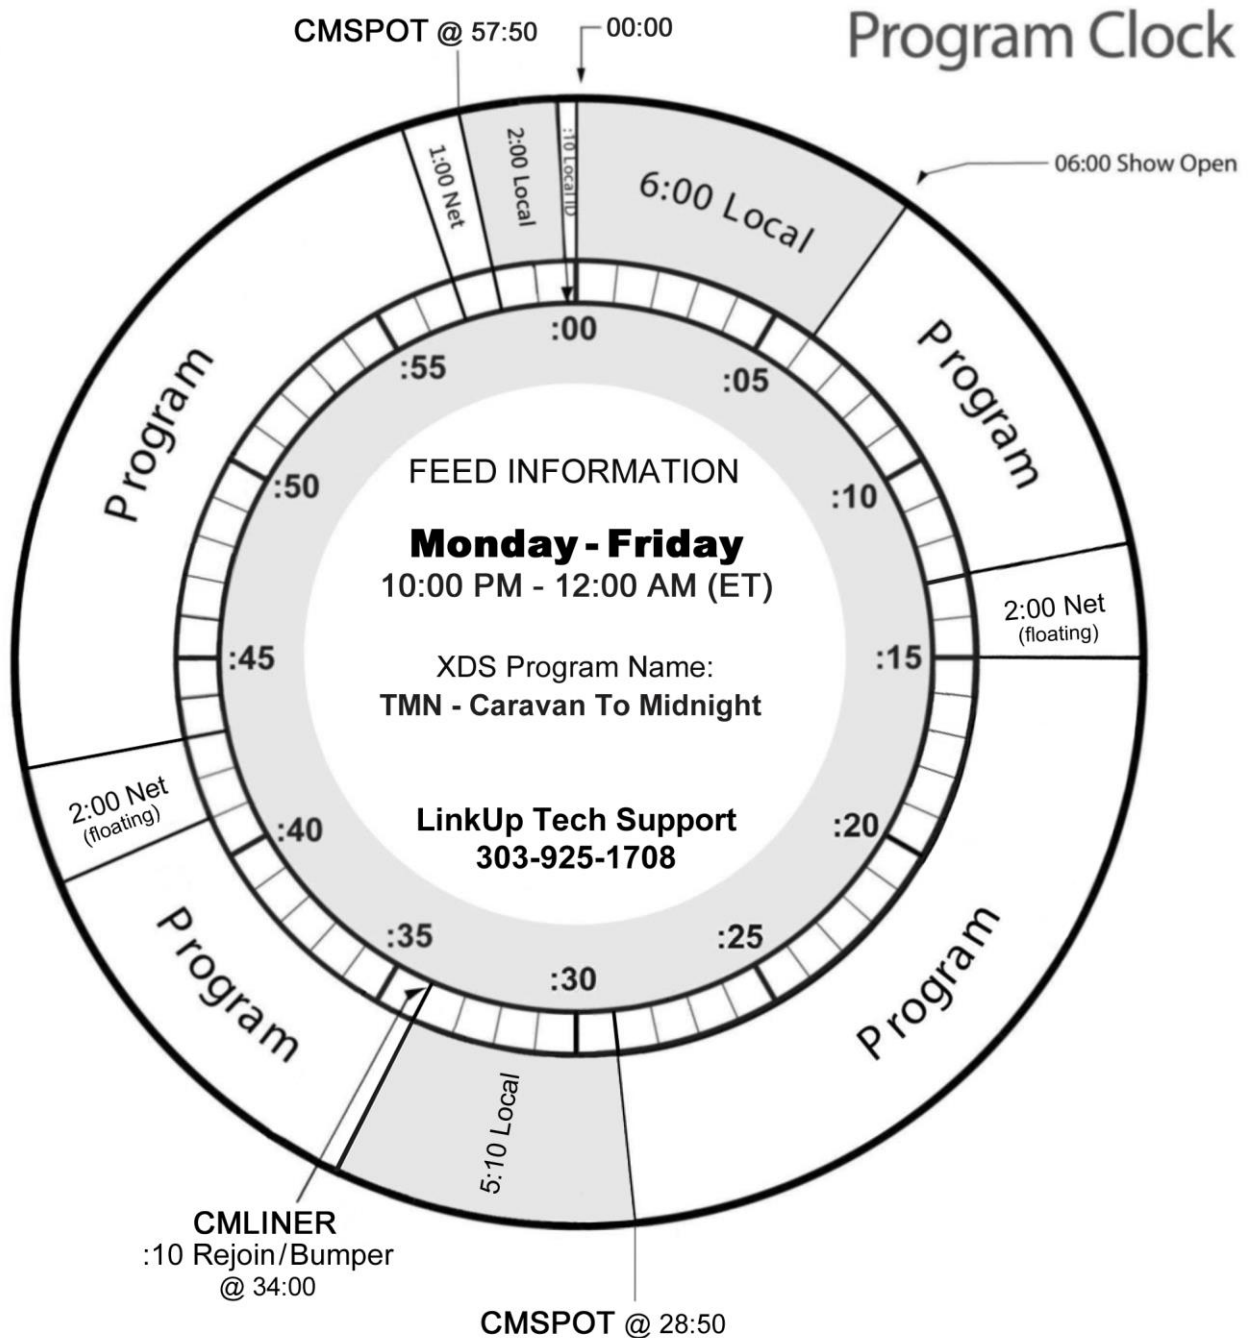

CARAVAN TO MIDNIGHT

WITH JOHN B. WELLS

LinkUp XDS
Tech Support
303-925-1708

Talk Media Network
 Where Entertainment Lives

NETCUE CLOSURES
 CMSPOT - Local
 CMLINER - :10 Rejoin Bumper

Talk Media Network
Affiliate Relations
(616) 308-7532
talkmedianetwork.com

COMMERCIAL
INVENTORY
 Network: 5:00
 Local: 13:10

© 2024 Talk Media Network
 Effective: May 3, 2024