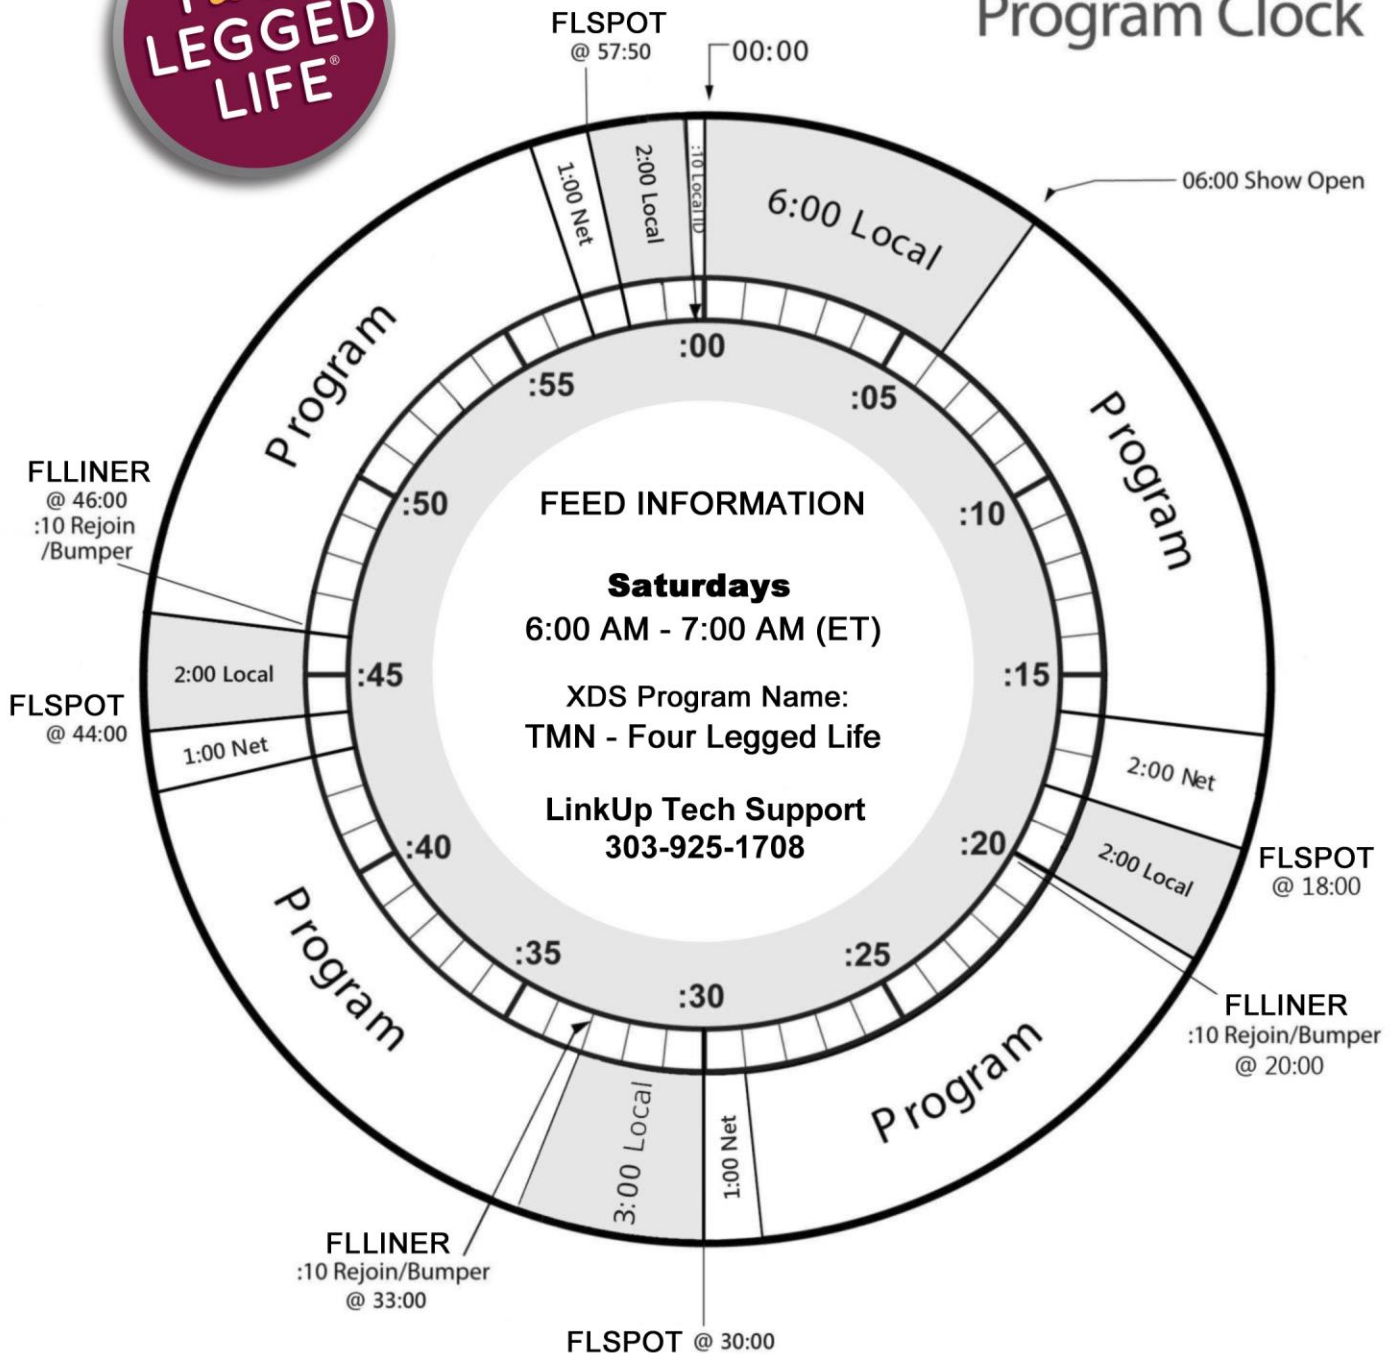

Program Clock

LinkUp XDS
Tech Support
303-925-1708

Talk Media Network
Where Entertainment Lives

COMMERCIAL INVENTORY

Network: 5:00
Local: 15:00

NETCUE CLOSURES

FLSPOT - Local
FLLINER - :10 Rejoin Bumper

Talk Media Network
Affiliate Relations
(616) 308-7532
talkmedianetwork.com

All times are exact.