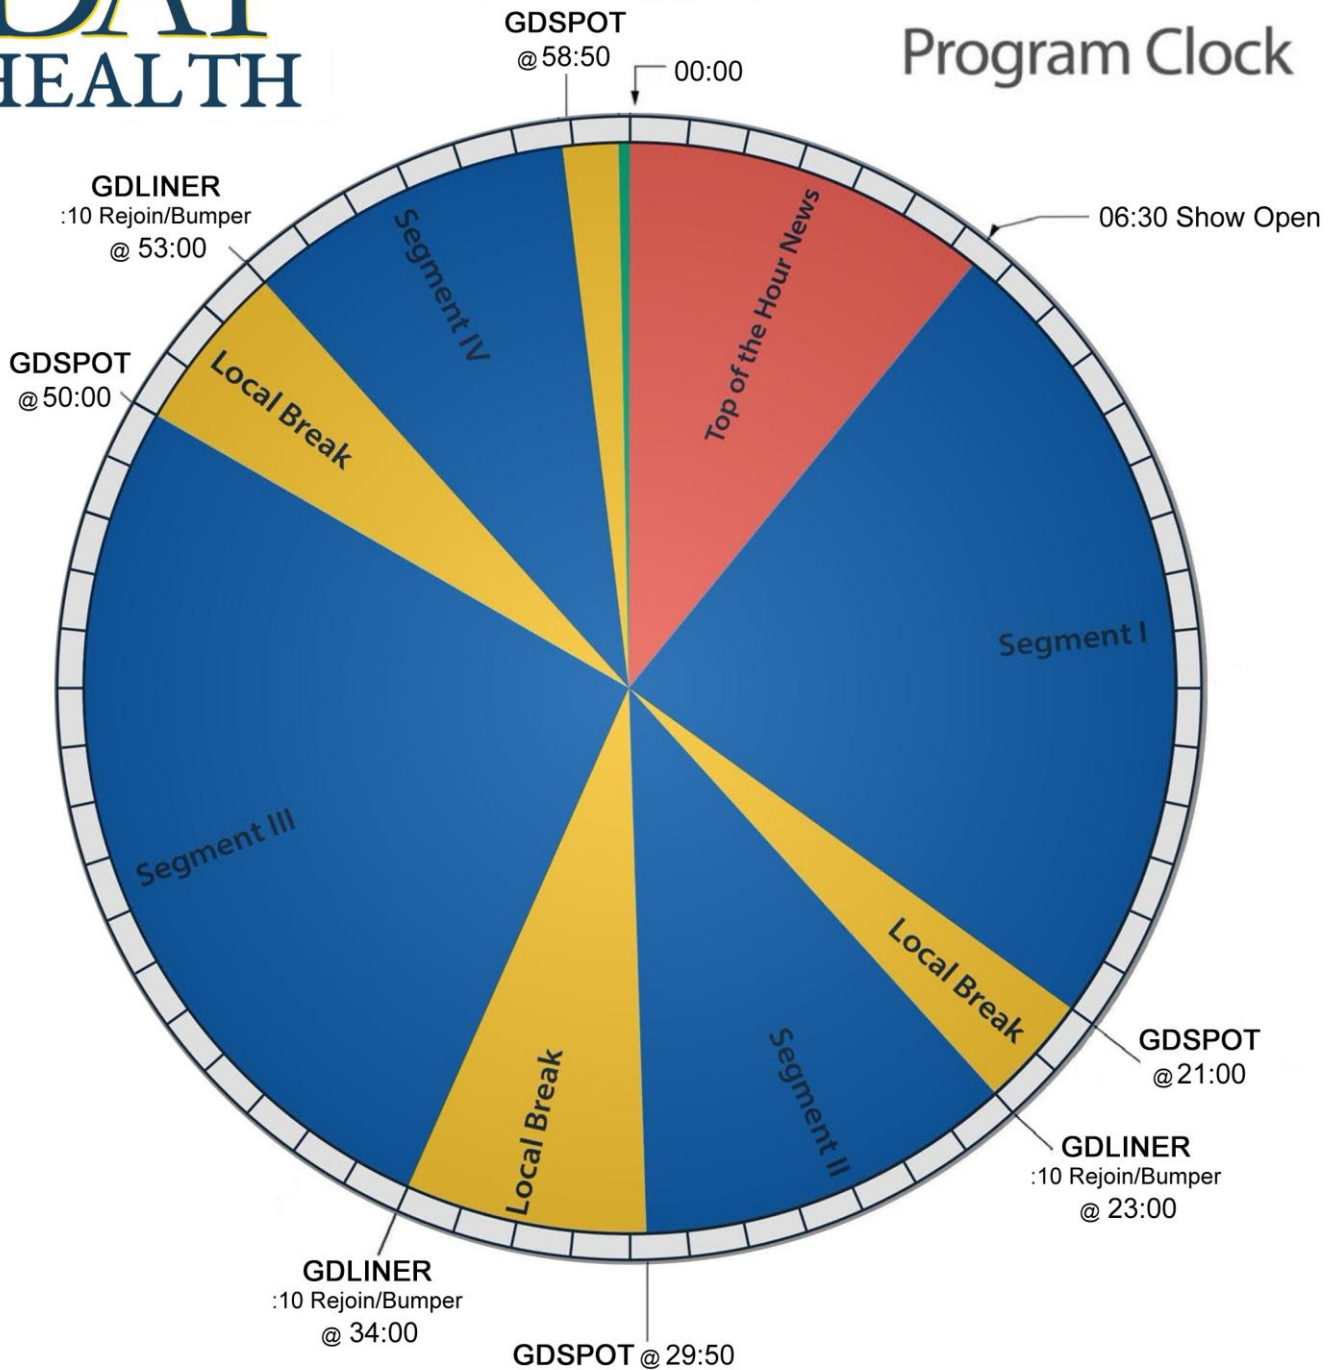

Program Title: TMN - Good Day Health  
 Feed Time: Saturdays, 2 am - 4 am ET  
 Feeds via LinkUp Communications XDS

## Program Clock

LinkUp XDS  
 Tech Support  
 303-925-1708

**Talk Media Network**  
 Where Entertainment Lives

**COMMERCIAL INVENTORY**  
 Network: 6:00  
 Local: 17:50

**NETCUE CLOSURES**  
 GDSPOT - Local  
 GDLINER - :10 Rejoin Bumper