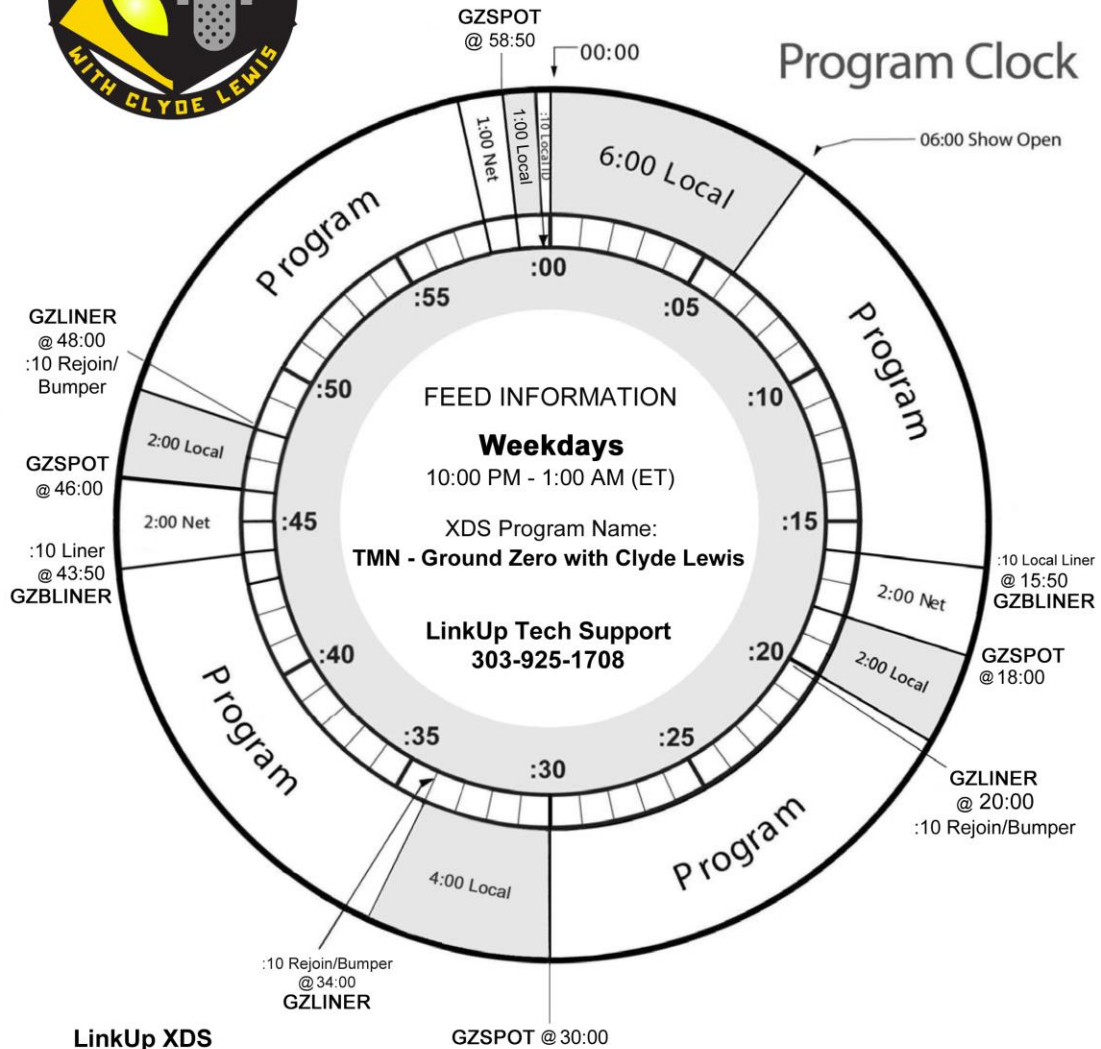

Program Clock

**LinkUp XDS
 Tech Support
 303-925-1708**

Talk Media Network
 Where Entertainment Lives

NETCUE CLOSURES
 GZSPOT - Local
 GZLINER - :10 Rejoin Bumper
 GZBLINER - :10 Into Break Liner

**Talk Media Network
 Affiliate Relations
 (616) 308-7532
 talkmedianetwork.com**

**COMMERCIAL
 INVENTORY**
 Network: 5:00
 Local: 15:00

All times are exact.

© 2024 Talk Media Network
 Effective: May 1, 2024