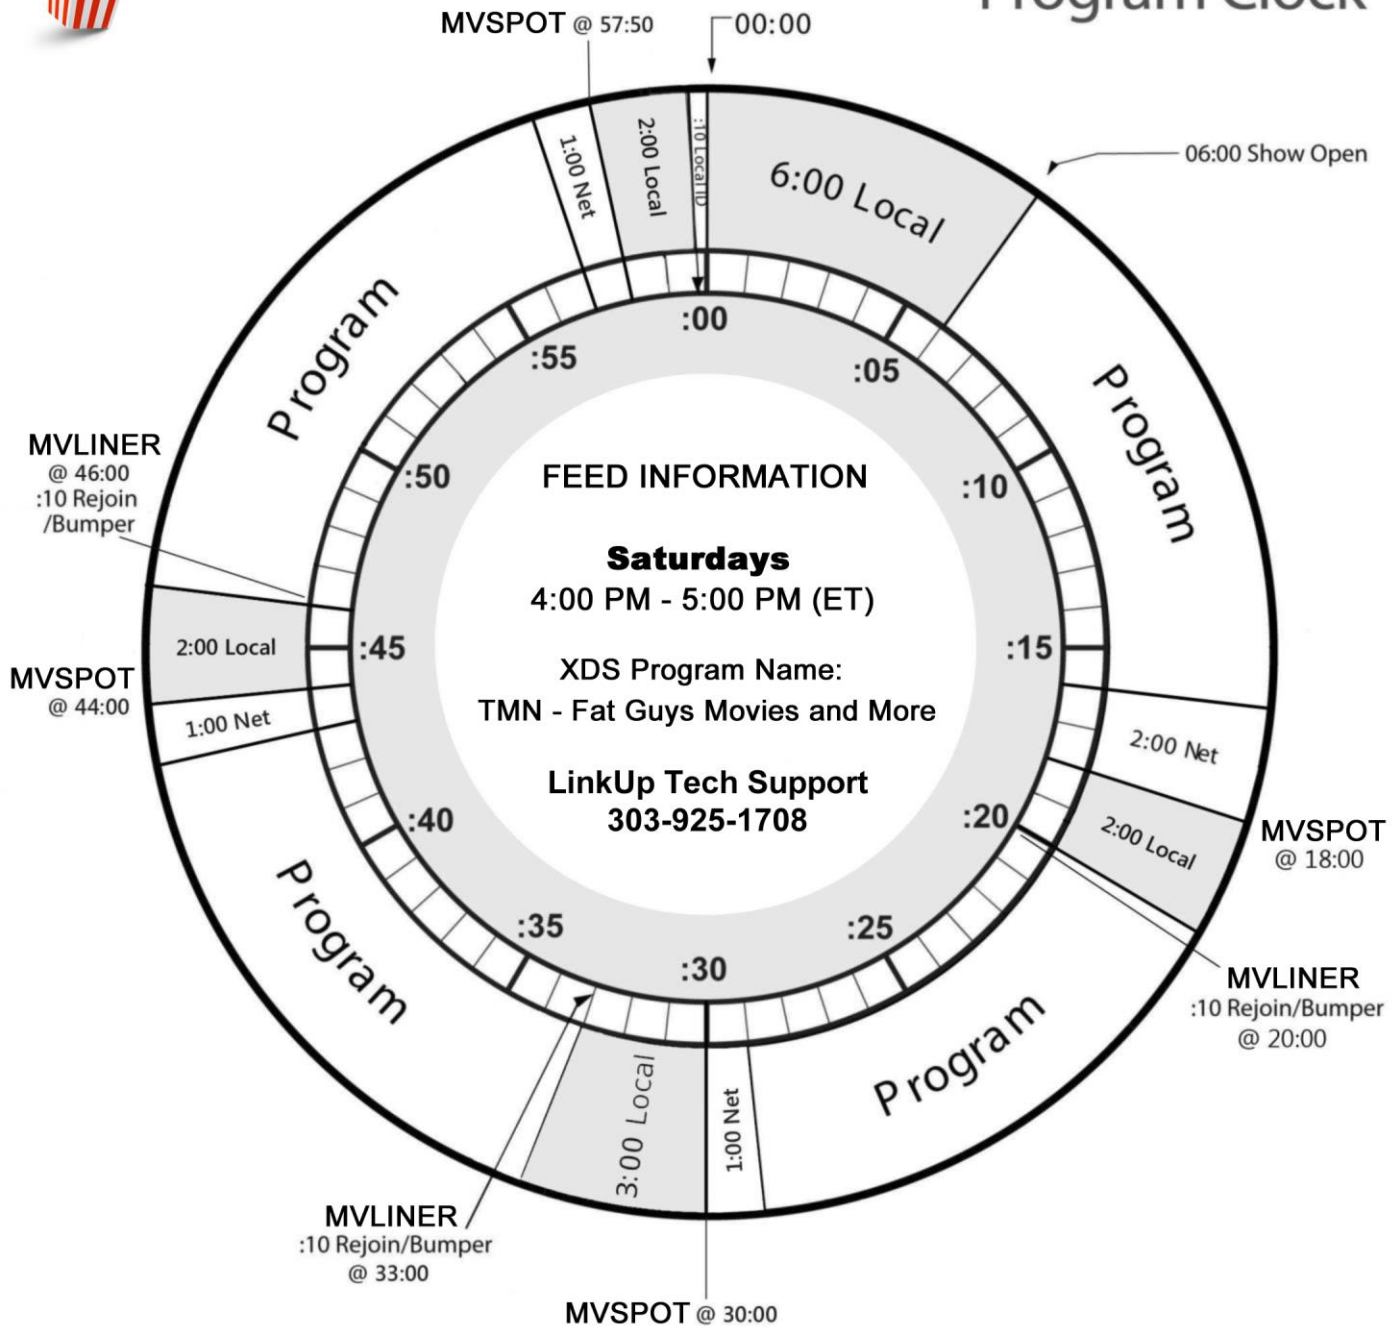

MOVIES & MORE

WITH MANDELL AND MURPHY

Program Clock

LinkUp XDS
Tech Support
303-925-1708

Talk Media Network
Where Entertainment Lives

COMMERCIAL INVENTORY

Network: 5:00
Local: 15:00

NETCUE CLOSURES

MVSPOT - Local
MVLINER - :10 Rejoin Bumper

Talk Media Network
Affiliate Relations
(616) 308-7532
talkmedianetwork.com

All times are exact.