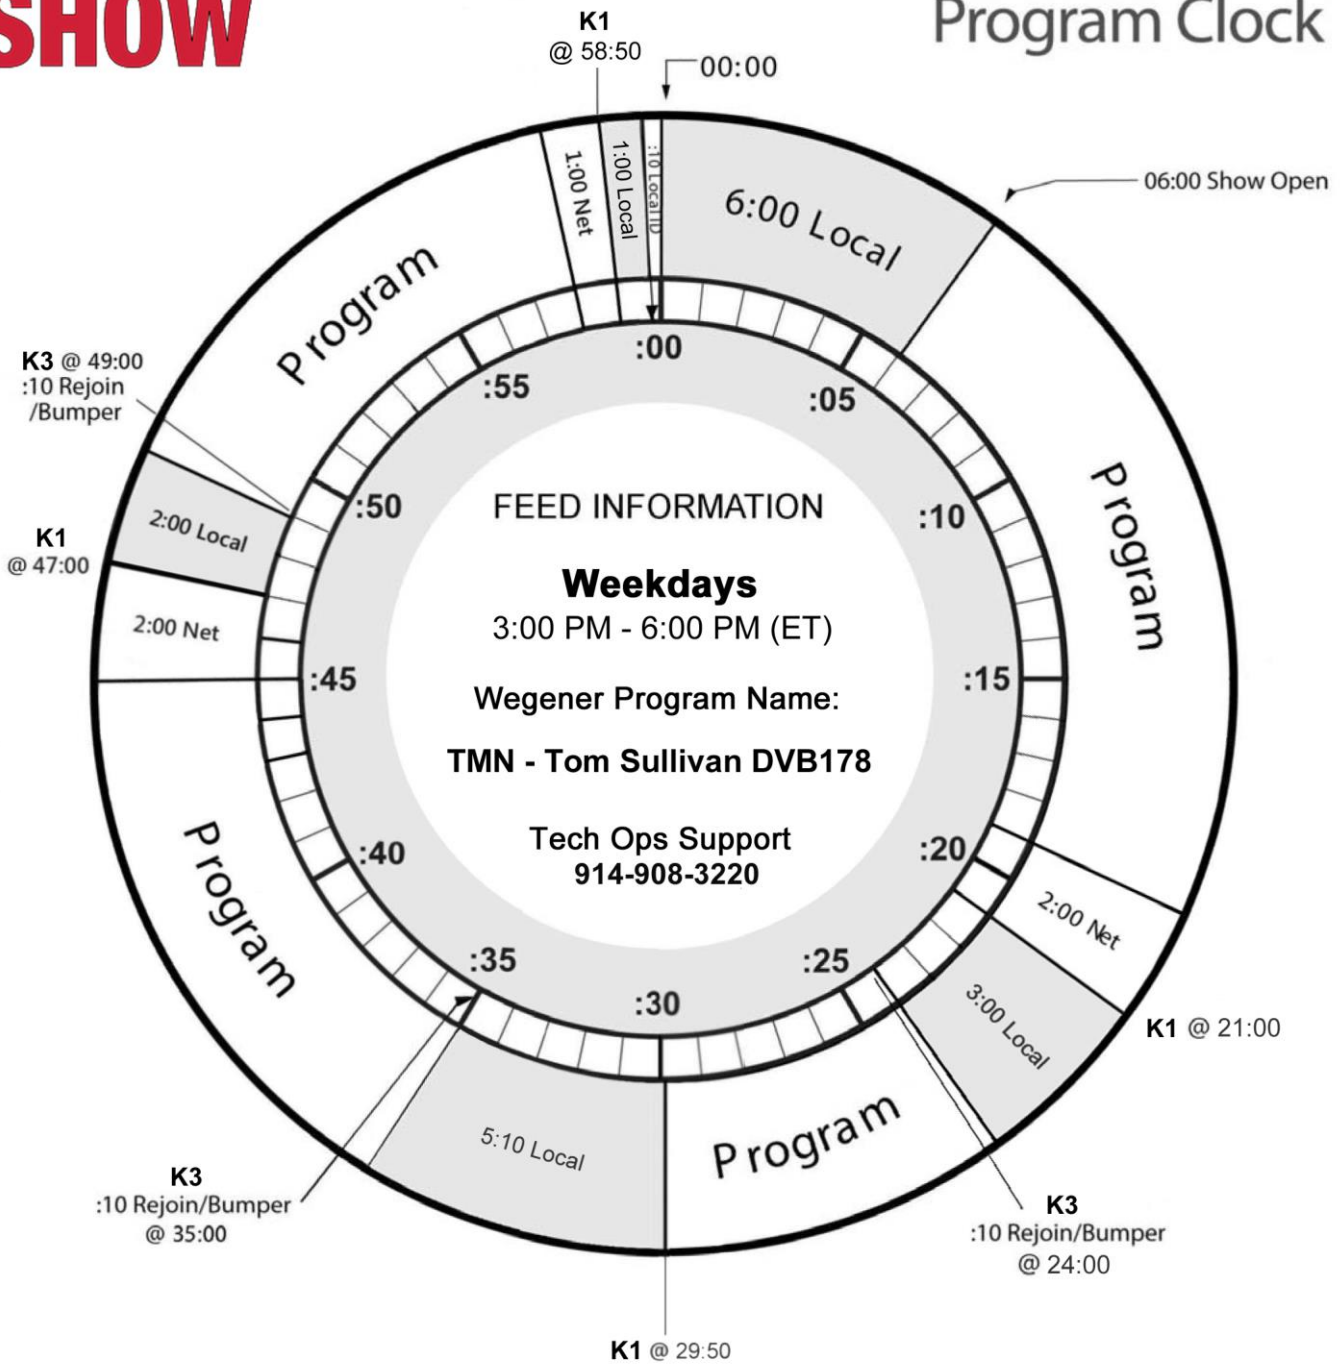

THE TOM SULLIVAN SHOW

Program Clock

Talk Media Network

Where Entertainment Lives

RELAY CLOSURES
 K1 Go to Local
 K3 :10 Rejoin Liner

Talk Media Network
Affiliate Relations
 (616) 308-7532
 talkmedianetwork.com

COMMERCIAL INVENTORY
 Network: 5:00
 Local: 17:20

All Times are exact.

© 2024 Talk Media Network
 Effective: March 19, 2024