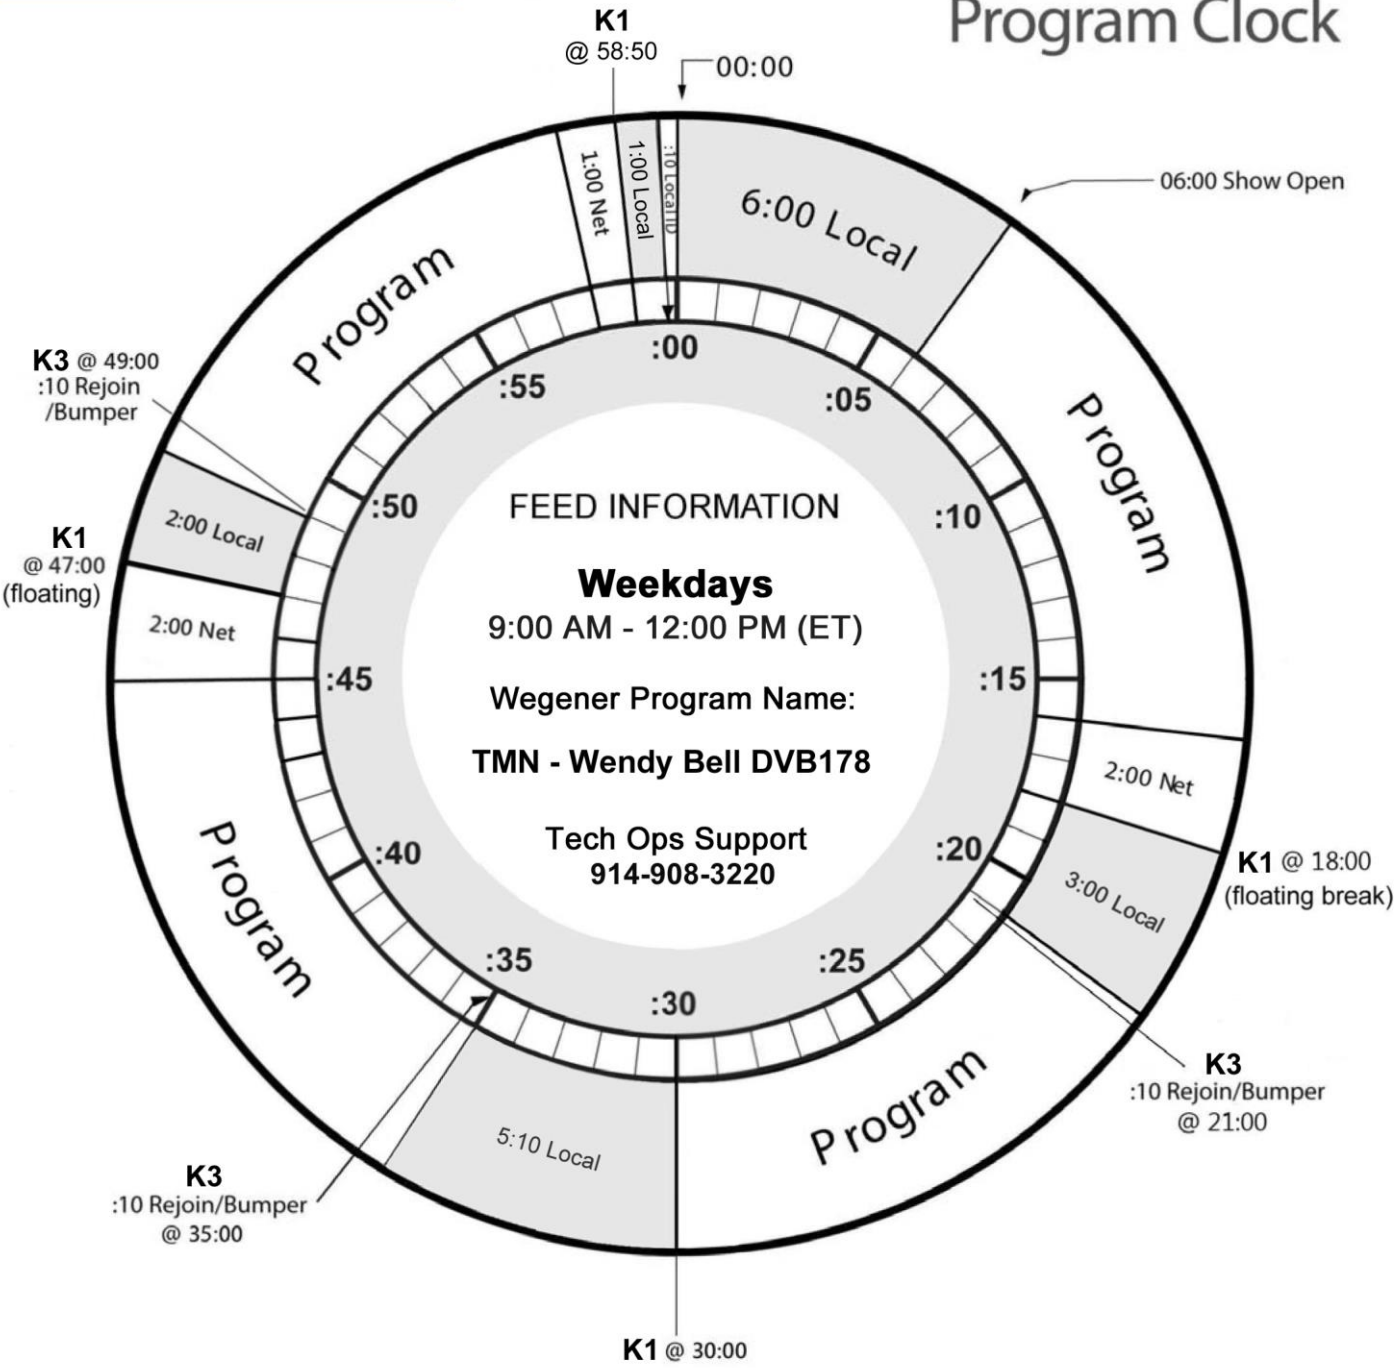

Program Clock

Talk Media Network

Where Entertainment Lives

RELAY CLOSURES
 K1 Go to Local
 K3 :10 Rejoin Liner

Talk Media Network
Affiliate Relations
 (616) 308-7532
 talkmedianetwork.com

COMMERCIAL INVENTORY
 Network: 5:00
 Local: 17:00

© 2023 Talk Media Network
 Effective: November 14, 2023