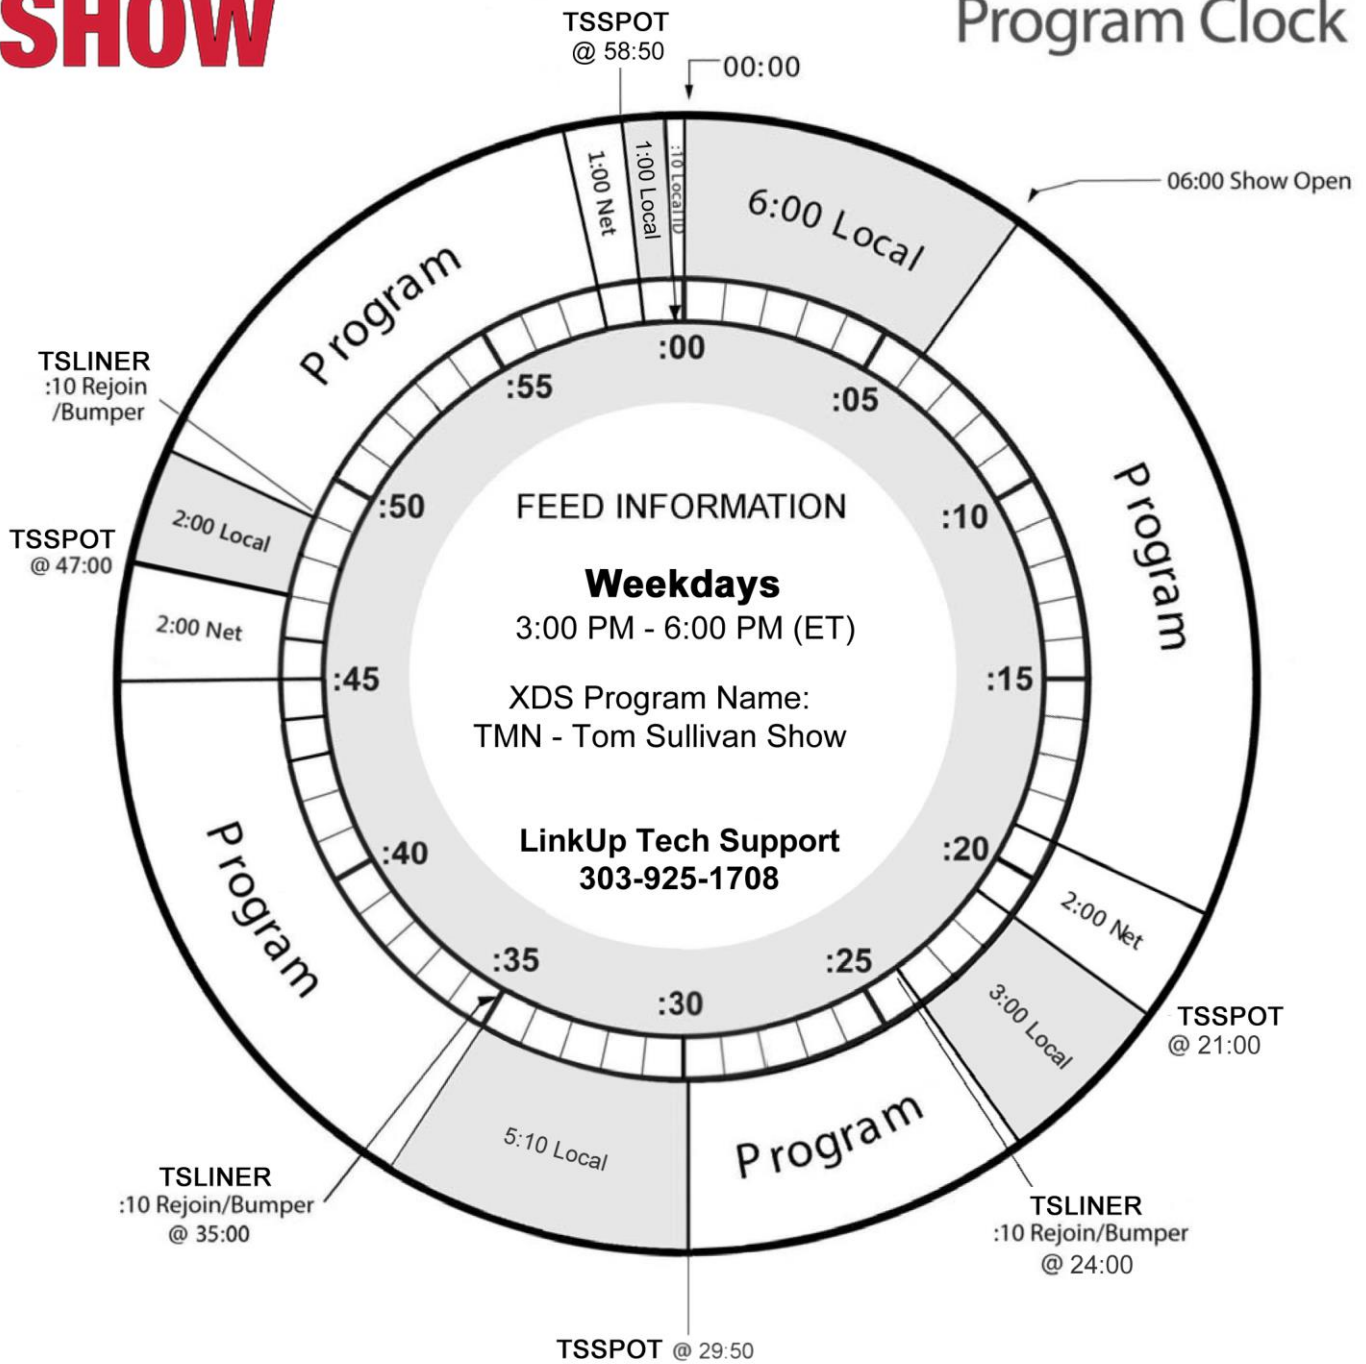

THE TOM SULLIVAN SHOW

Program Clock

**LinkUp XDS
 Tech Support
 303-925-1708**

Talk Media Network
 Where Entertainment Lives

**COMMERCIAL
 INVENTORY**
 Network: 5:00
 Local: 17:20

NETCUE CLOSURES
 TSSPOT - Local
 TSLINER - :10 Rejoin Bumper